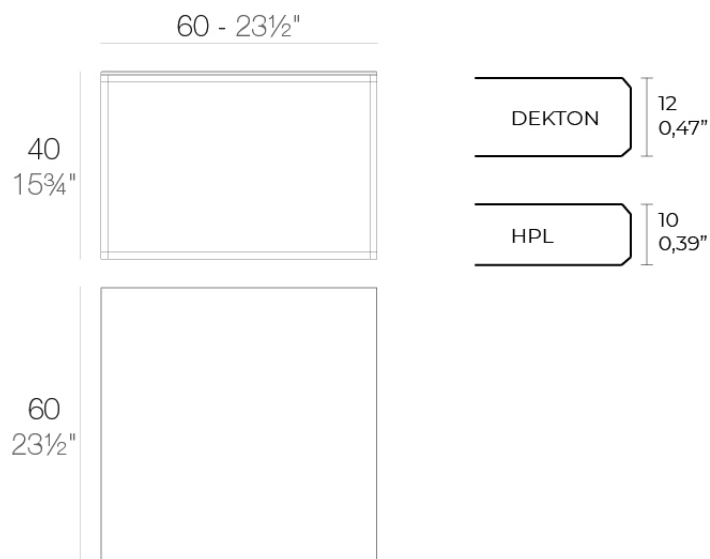

Suave table 60x60x40

by Marcel Wanders

The Suave in&out furniture collection, designed by Marcel Wanders for Vondom, blurs the boundaries between indoors and outdoors, achieving a superior level of softness, comfort and relaxation. With innovative design and high quality materials, Suave transforms any space into a cosy and elegant oasis.

Info

Description

Item suitable for indoor and outdoor use.

Weight: 9.5 Kg

SUAVE Mesa Baja 60x60x40
SUAVE Low Table 23½x23½x15¾

Finishes

finishes

ALUMINIUM