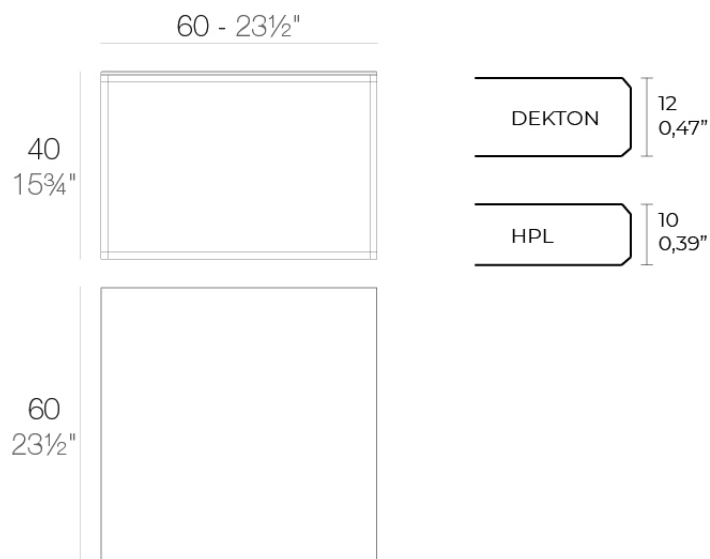

Info

Description

Item suitable for indoor and outdoor use.

Weight: 9.5 Kg

SUAVE Mesa Baja 60x60x40
SUAVE Low Table 23½x23½x15¾