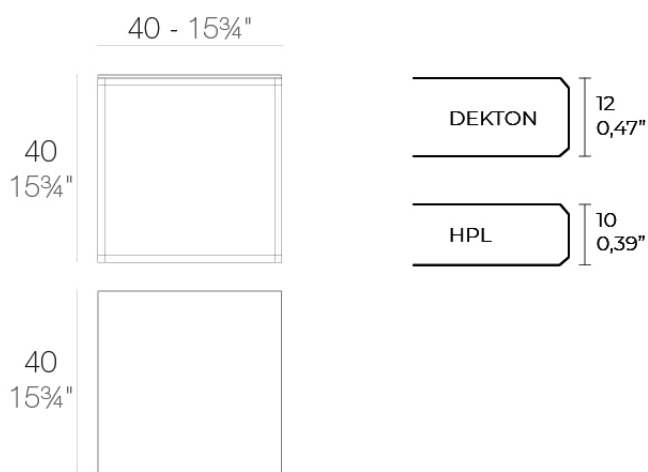

Info

Description

Item suitable for indoor and outdoor use.

Weight: 5.31 Kg

SUAVE Mesa Baja 40x40x40
SUAVE Low Table 15 3/4x15 3/4x15 3/4

Finishes

finishes

ALUMINIUM