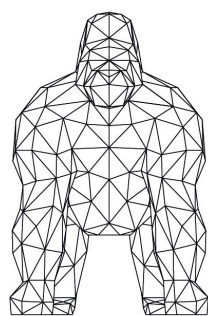

Weight: 33.27 Kg

102 - 40 1/8"

155
61"

106
41 3/4"

154 - 60 3/8"

Origami. Saru
Origami. Saru
44231

Finishes

finishes