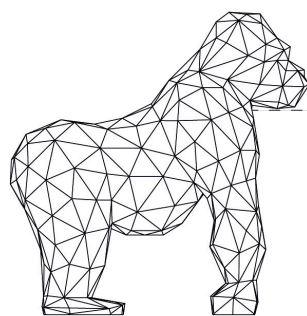

Weight: 33.27 Kg

102 - 40 1/8"

155
61"

106
41 3/4"

154 - 60 3/8"

Origami. Saru
Origami. Saru
44231

Finishes

finishes