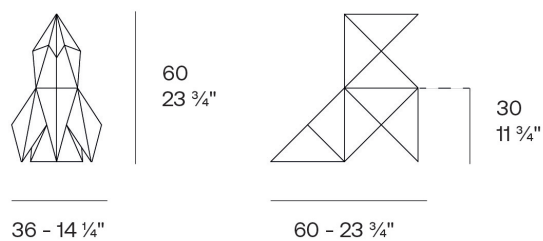

Weight: 3.85 Kg

Origami. Kotori
Origami. Kotori
44228

Finishes

finishes

BASIC

Ref. 44228

white 2001

ecru 2003