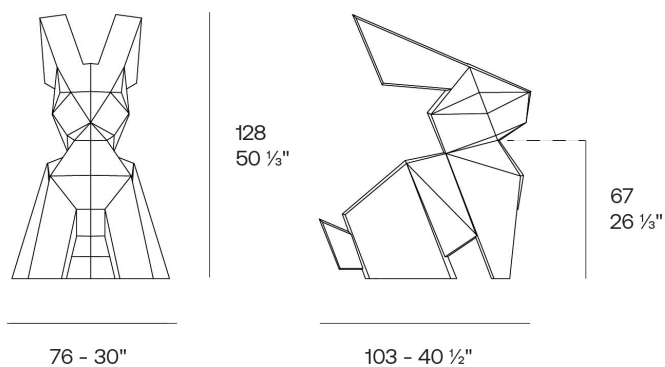

Weight: 20 Kg

Origami. Usagi
Origami. Usagi
44227

Finishes

finishes

BASIC

Ref. 44227

white 2001

ecru 2003