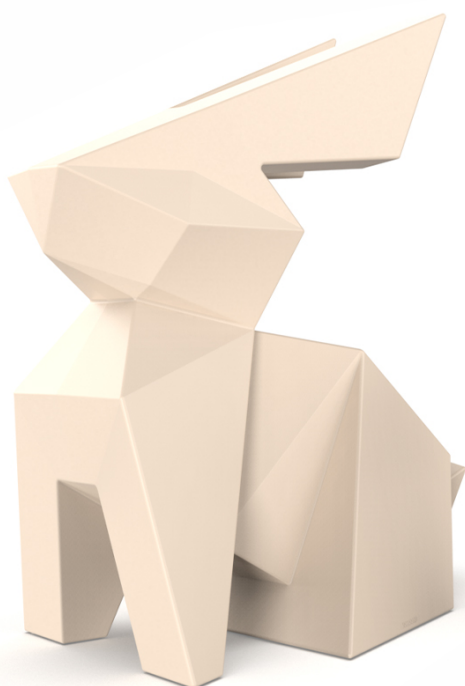

Origami usagi by Studio Vondom

A collection of design pieces by Studio Vondom where the millenary tradition of the Japanese art of paper folding merges with the avant-garde of contemporary design.

Info

Description

Weight: 20 Kg

Origami. Usagi
Origami. Usagi
44227

Finishes

finishes

BASIC

Ref. 44227

white 2001

ecru 2003