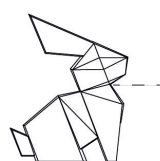

Description

Weight: 4 Kg

35.5 - 14"

60
23 3/4"

48 - 19"

32
12 1/2"

Origami. Kousagi
Origami. Kousagi
44226

Finishes