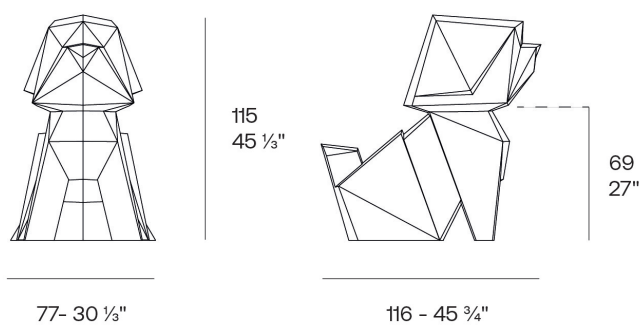

Weight: 20.28 Kg

Origami. Inu
Origami. Inu
44225

Finishes

finishes

BASIC

Ref. 44225

white 2001

ecru 2003