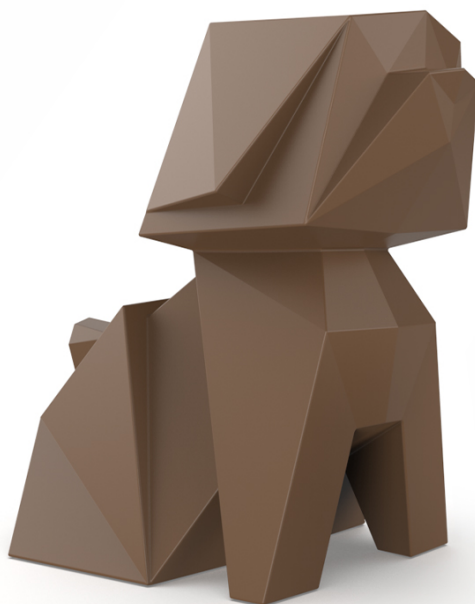

Origami inu by Studio Vondom

A collection of design pieces by Studio Vondom where the millenary tradition of the Japanese art of paper folding merges with the avant-garde of contemporary design.