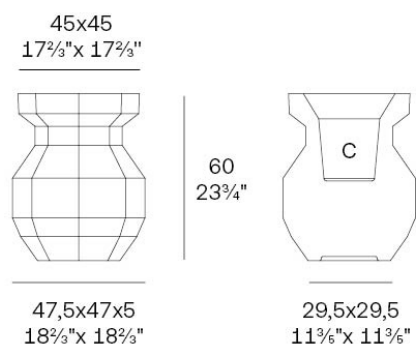

Origami yuri 47,5x47,5x60

by Studio Vondom

A collection of design pieces by Studio Vondom where the millenary tradition of the Japanese art of paper folding merges with the avant-garde of contemporary design.

Info

Description

Weight: 7 Kg

Origami. Yuri Planter 60
Origami. Yuri Macetero 60
C = 33,5x33,5x31 - 13¹/₄"x13¹/₄"x12²/₆"
12,5 L - 3¹/₆ Gal
44217

Finishes

finishes

BASIC

Ref. 44217A