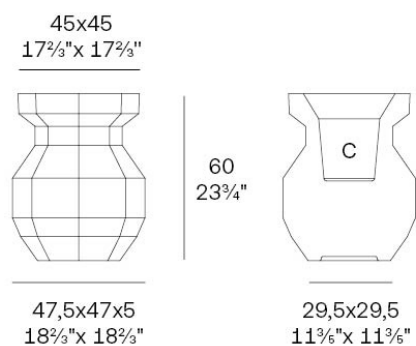

## Origami yuri 47,5x47,5x60

by Studio Vondom

A collection of design pieces by Studio Vondom where the millenary tradition of the Japanese art of paper folding merges with the avant-garde of contemporary design.

### Description

Weight: 7 Kg

Origami. Yuri Planter 60  
Origami. Yuri Macetero 60  
C = 33,5x33,5x31 - 13<sup>1</sup>/<sub>4</sub>"x13<sup>1</sup>/<sub>4</sub>"x12<sup>2</sup>/<sub>6</sub>"  
12,5 L - 3<sup>1</sup>/<sub>6</sub> Gal  
44217