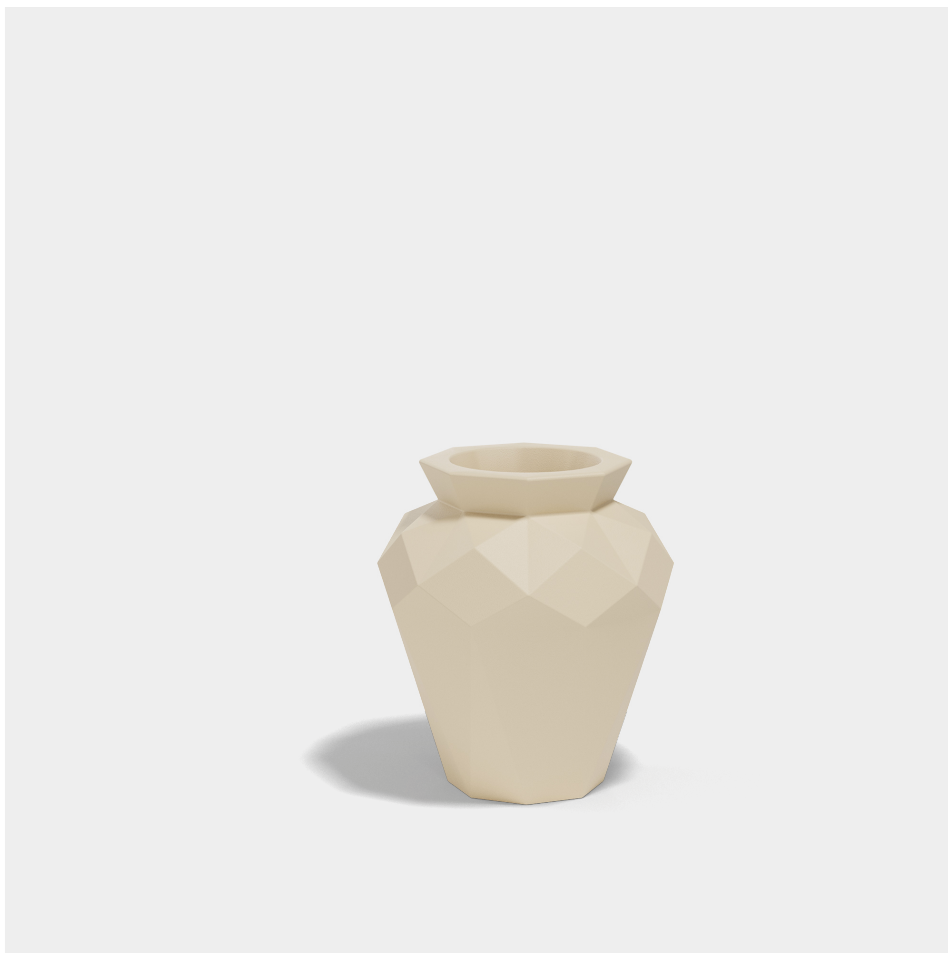

Origami hanami 55x55x60

by Studio Vondom

A collection of design pieces by Studio Vondom where the millenary tradition of the Japanese art of paper folding merges with the avant-garde of contemporary design.

Info

Description

Weight: 7 Kg

Origami. Hanami Planter 60
Origami. Hanami Macetero 60
C = 28x28x31,5 - 11"x11"x12 3/8"
12 L - 3 1/3 Gal
44215

Origami. Hanami Planter 60
Origami. Hanami Macetero 60
C = 28x28x31,5 - 11"x11"x12 1/2"
12 L - 3 1/2 Gal
44215

Finishes

finishes

BASIC

Ref. 44215A

white 2001

ecru 2003

tortora 2004

cream 2017