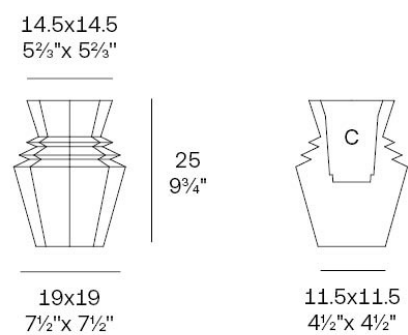

Info

Description

Weight: 1.07 Kg

Origami. Hinoki Planter 25
Origami. Hinoki Macetero 25
C = 14x14x15 - 5 1/2"x5 1/2"x6"
0.8 L - 1/3 Gal
44214

Finishes

finishes

BASIC

Ref. 44214A