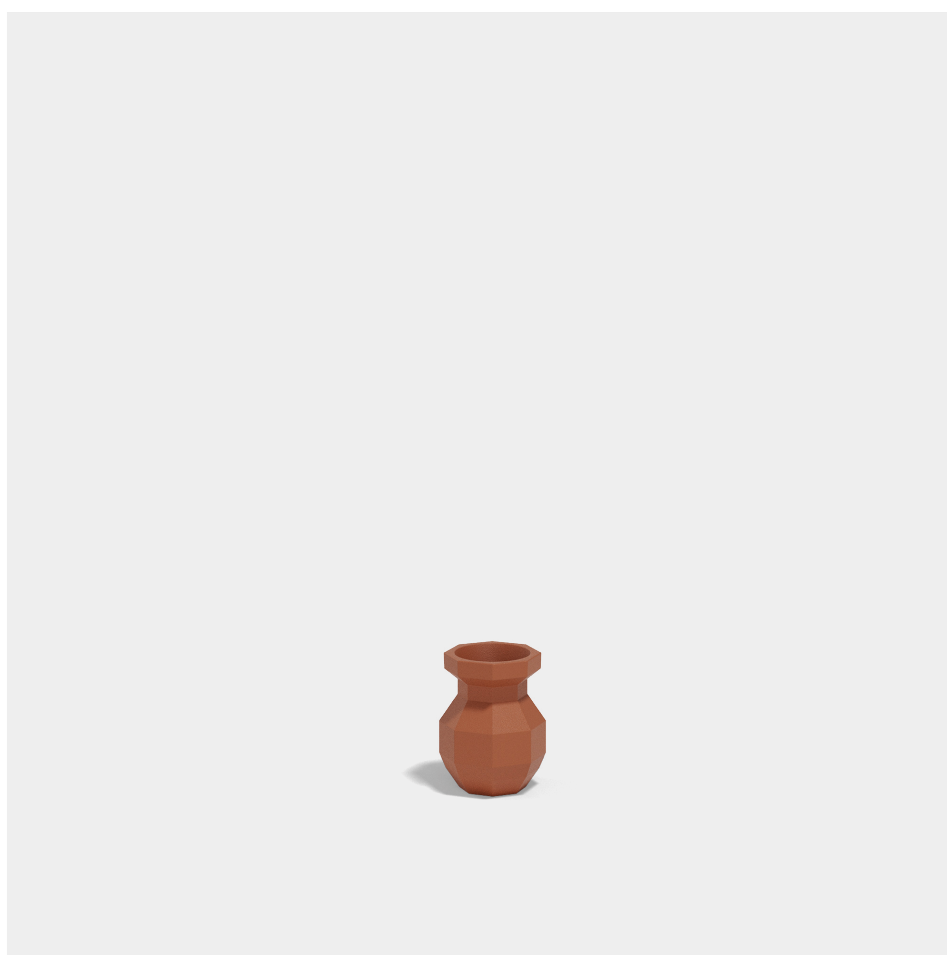

Info

Description

Weight: 1.2 Kg

Origami. Yuri Planter 25
Origami. Yuri Macetero 25
C = 14.5x14.5x15 - 5 2/3"x5 2/3"x6"
1.15 L - 1/8 Gal
44212

Finishes

finishes

BASIC

Ref. 44212A