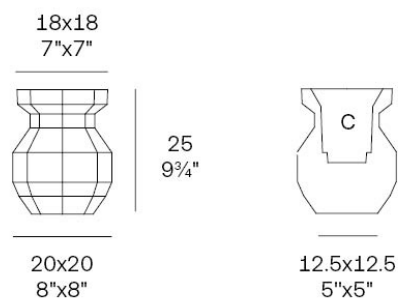

Info

Description

Weight: 1.2 Kg

Origami. Yuri Planter 25
Origami. Yuri Macetero 25
C = 14.5x14.5x15 - 5⅔"x5⅔"x6"
1.15 L - ⅓ Gal
44212

Finishes

finishes

BASIC

Ref. 44212A