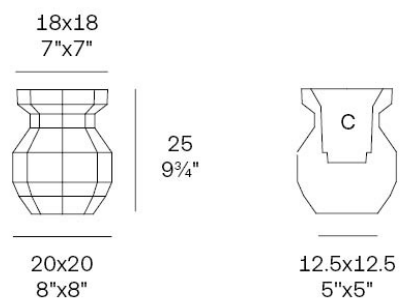

Info

Description

Weight: 1.2 Kg

Origami. Yuri Planter 25
Origami. Yuri Macetero 25
C = 14.5x14.5x15 - 5 2/3"x5 2/3"x6"
1.15 L - 1/8 Gal
44212

Finishes

finishes

BASIC

Ref. 44212A