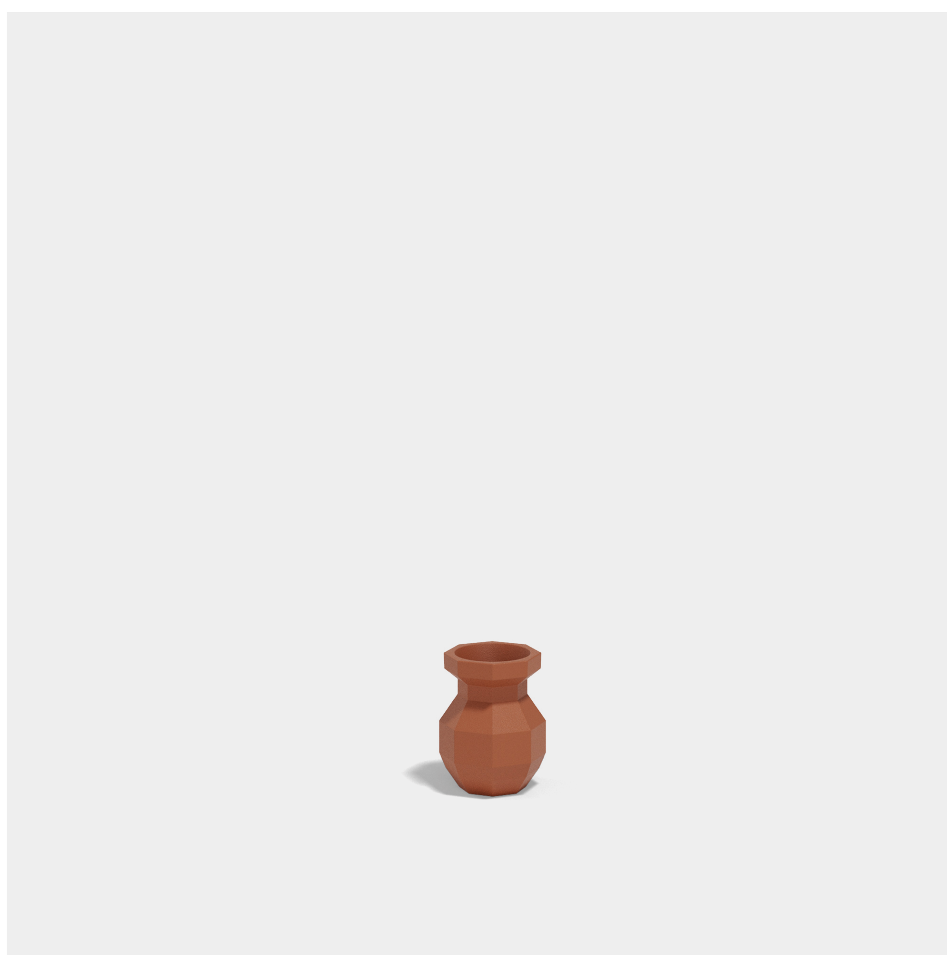

Info

Description

Weight: 1.2 Kg

Origami. Yuri Planter 25
Origami. Yuri Macetero 25
C = 14.5x14.5x15 - 5⅔"x5⅔"x6"
1.15 L - ⅓ Gal
44212

Finishes

finishes

BASIC

Ref. 44212A