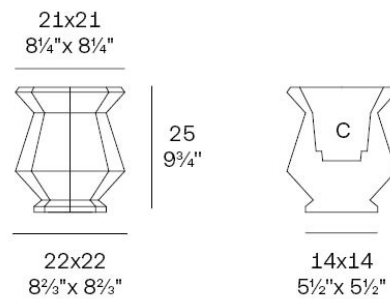

Info

Description

Weight: 1.32 Kg

Origami. Kashi Planter 25
Origami. Kashi Macetero 25
C = 17x17x15 6 2/3"x6 2/3"x6"
1.3 L - 1/3 Gal
44211

Finishes

finishes

BASIC

Ref. 44211A