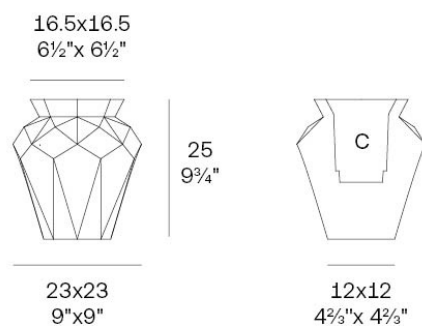

Info

Description

Weight: 1.25 Kg

Origami. Hanami Planter 25
Origami. Hanami Macetero 25
C = 12.5x12.5x15 - 5"x5"x6"
1.15 L - ⅓ Gal
44210

Finishes

finishes

BASIC

Ref. 44210A