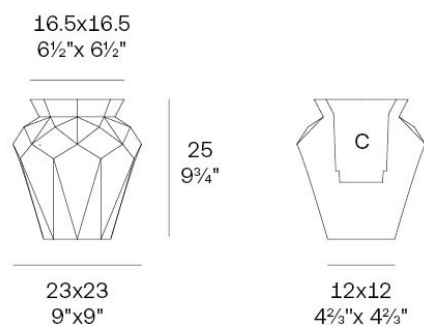

Info

Description

Weight: 1.25 Kg

Origami. Hanami Planter 25
Origami. Hanami Macetero 25
C = 12.5x12.5x15 - 5"x5"x6"
1.15 L - ⅓ Gal
44210

Finishes

finishes

BASIC

Ref. 44210A