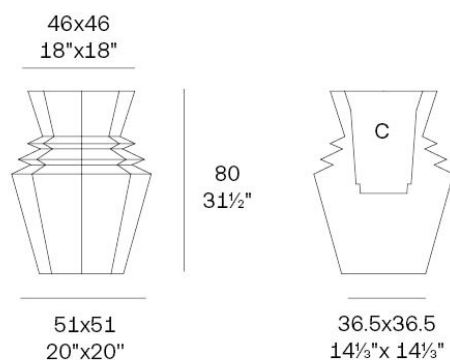

Info

Description

Weight: 10.27 Kg

Origami. Hinoki Planter 80
Origami. Hinoki Macetero 80
C = 44x44x48 - 17⅓"x17⅓"x19"
26 L - 6 ¾ Gal
44208

Finishes

finishes

BASIC

Ref. 44208A