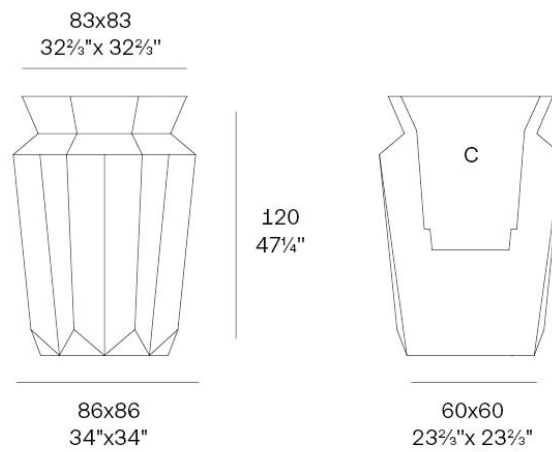

Info

Description

Weight: 24.5 Kg

Origami. Hasu Planter 120
Origami. Hasu Macetero 120
C = 50x50x64 19²/₃"x19²/₃"x25¹/₆"
116 L - 30 ³/₄ Gal
44207

Finishes

finishes

BASIC

Ref. 44207A