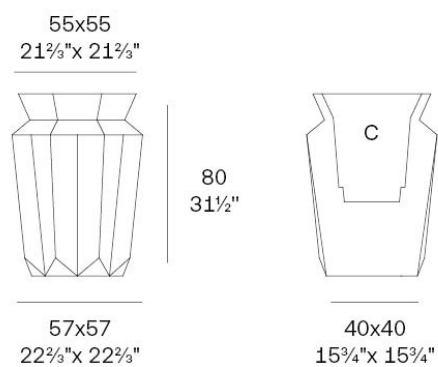

Info

Description

Weight: 12.1 Kg

Origami. Hasu Planter 80
Origami. Hasu Macetero 80
C = 35x35x45 - 13²/₈"x13²/₈"x17⁵/₈"
39 L - 10 ¹/₈ Gal
44206

Finishes

finishes

BASIC

Ref. 44206A