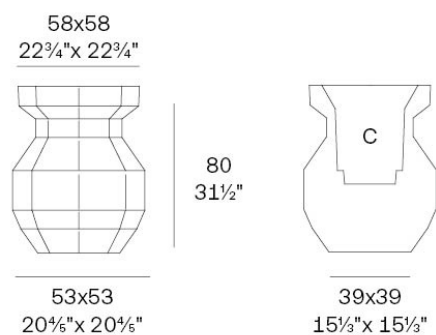

Info

Description

Weight: 9.73 Kg

Origami. Yuri Planter 80
Origami. Yuri Macetero 80
C = 47x47x48 - 18¹/₂"x18¹/₂"x19"
21 L - 5 ²/₃ Gal
44204

Finishes

finishes

BASIC

Ref. 44204A