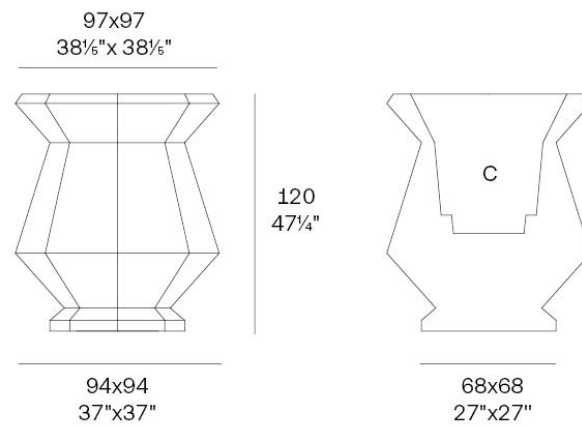

Info

Description

Weight: 24.46 Kg

Origami. Kashi Planter 120
Origami. Kashi Macetero 120
C = 82x82x63 - 32 $\frac{1}{3}$ "x32 $\frac{1}{3}$ "x24 $\frac{1}{6}$ "
170 L - 45 Gal
44203

Finishes

finishes

BASIC

Ref. 44203A