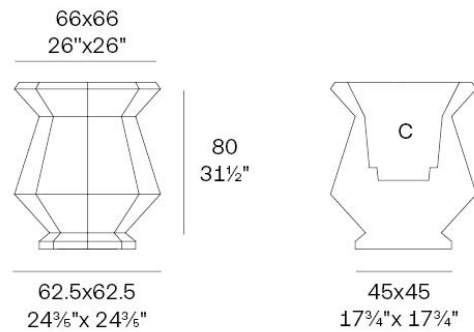

Info

Description

Weight: 11.17 Kg

Origami. Kashi Planter 80
Origami. Kashi Macetero 80
C = 55x55x47 21⅔"x21⅔"x18½"
31 L - 8 ⅓ Gal
44202

Finishes

finishes

BASIC

Ref. 44202A