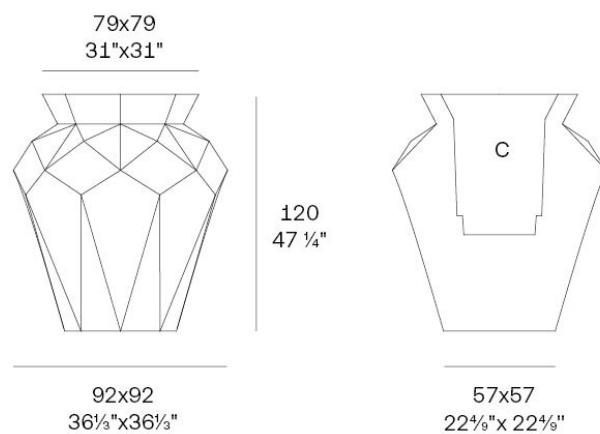

Info

Description

Weight: 22.61 Kg

Origami. Hanami Planter 120
Origami. Hanami Macetero 120
C = 61x61x62 24"x24"x24 1/2"
105 L - 27 3/4 Gal
44201

Finishes

finishes

BASIC

Ref. 44201A