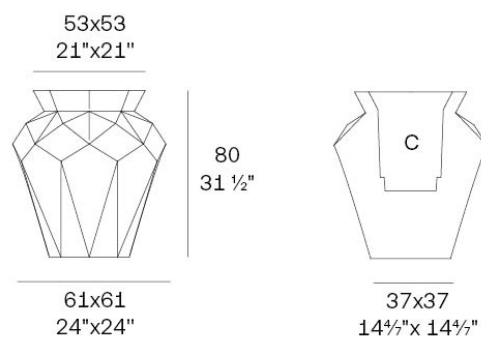

Info

Description

Weight: 10 Kg

Origami. Hanami Planter 80
Origami. Hanami Macetero 80
C = 40x40x48 15 3/4"x15 3/4"x19"
21 L - 5 2/3 Gal
44200

Finishes

finishes

BASIC

Ref. 44200A