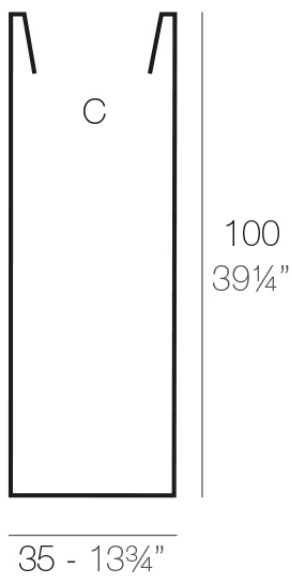

Info

Description

Weight: 9 Kg

TORRE CUADRADA Ø35 cm
SQUARE TOWER Ø13 3/4"

C = 122 L x 100 cm
C = 32 gal 1 1/2" x 39 1/4"

Finishes

finishes

SIMPLE
Ref. 44135