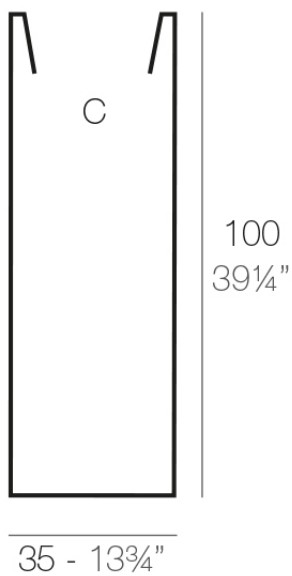

Info

Description

Weight: 9 Kg

TORRE CUADRADA Ø35 cm
SQUARE TOWER Ø13 3/4"

C = 122 L x 100 cm
C = 32 gal 1 1/2" x 39 1/4"

Finishes

finishes

SIMPLE