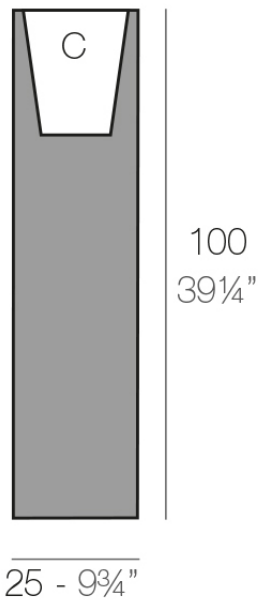

Info

Description

Pot made of polyethylene resin by rotational moulding. 100% Recyclable. Item suitable for indoor and outdoor use. Available in different finishes.

Weight: 5.5 Kg

TORRE CUADRADA Ø25 cm
SQUARE TOWER Ø9 $\frac{3}{4}$ "

C = 9 L 20 x 24 cm
C = 2 $\frac{1}{4}$ gal 11" x 9 $\frac{1}{2}$ "

Finishes

finishes

BASIC

Ref. 44125A

white 2001

ecru 2003

tortora 2004