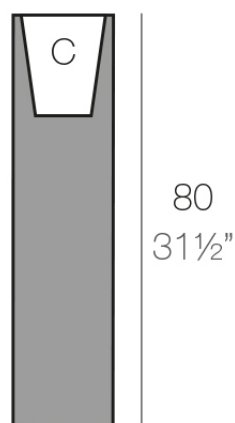

Info

Description

Pot made of polyethylene resin by rotational moulding. 100% Recyclable. Item suitable for indoor and outdoor use. Available in different finishes.

Weight: 3.1 Kg

20 - 7³/₄"

TORRE CUADRADA Ø20 cm
SQUARE TOWER Ø7³/₄"

C = 5 L 17 x 20 cm
C = 1¹/₄ gal 7³/₄ x 7³/₄"

Finishes

finishes

BASIC

Ref. 44120A

purjai red

orange

ice