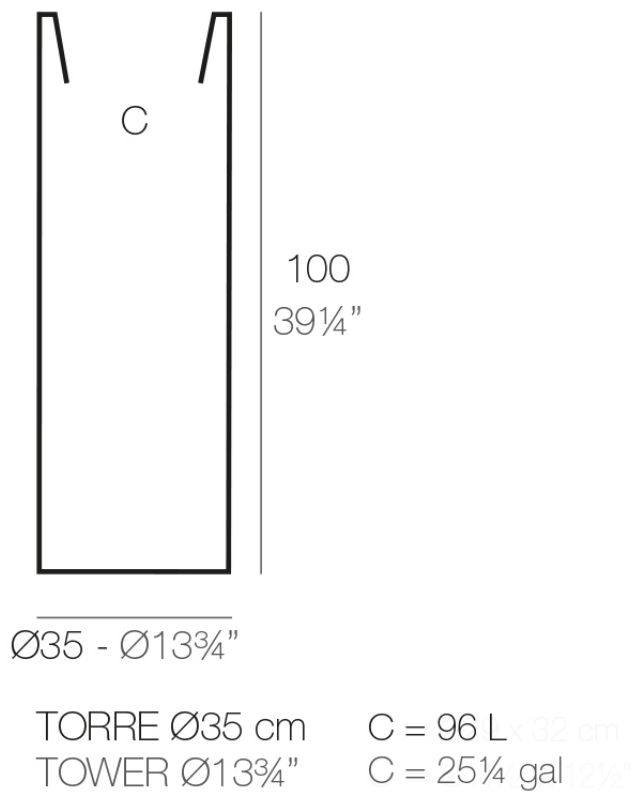

Info

Description

Pot made of polyethylene resin by rotational moulding. 100% Recyclable. Item suitable for indoor and outdoor use. Available in different finishes.

Weight: 0.15 Kg

Finishes

finishes

SIMPLE

Ref. 44035