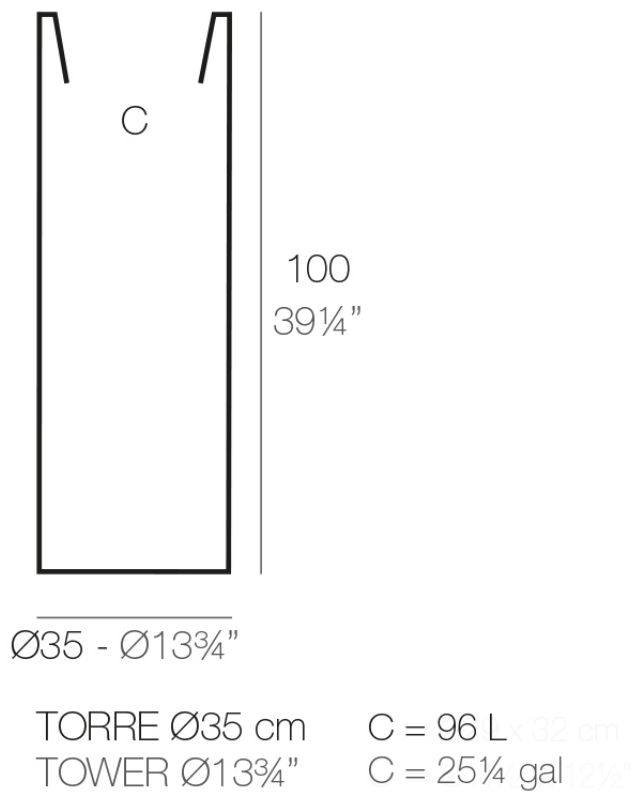

Info

Description

Pot made of polyethylene resin by rotational moulding. 100% Recyclable. Item suitable for indoor and outdoor use. Available in different finishes.

Weight: 0.15 Kg