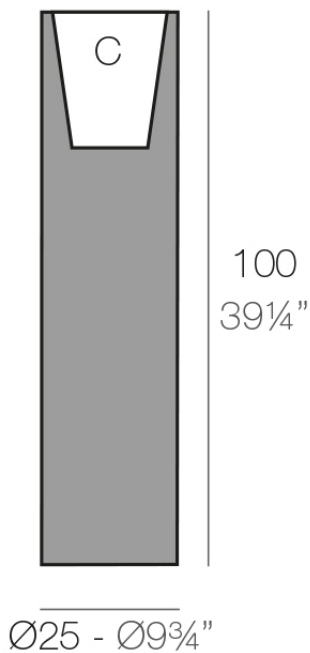

### Description

Pot made of polyethylene resin by rotational moulding. 100% Recyclable. Item suitable for indoor and outdoor use. Available in different finishes.

Weight: 4.2 Kg

TORRE Ø25 cm  
TOWER Ø9 3/4"

C = 9 L x 24 cm  
C = 2 1/4 gal 9 1/2"