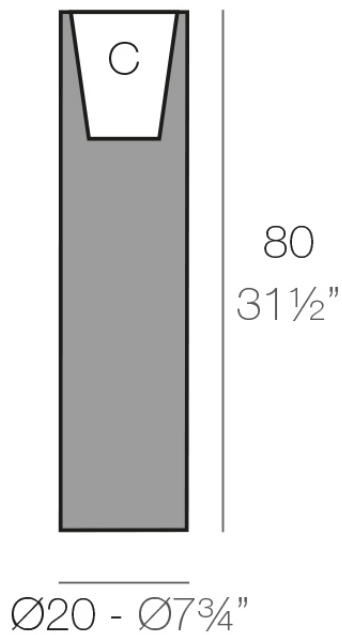

Info

Description

Pot made of polyethylene resin by rotational moulding. 100% Recyclable. Item suitable for indoor and outdoor use. Available in different finishes.

Weight: 2.5 Kg

TORRE Ø20 cm

C = 5 L x 20 cm

TOWER Ø7¾"

C = 1¼ gal 7¾"

Finishes

finishes

BASIC

Ref. 44020A

purjai red

orange