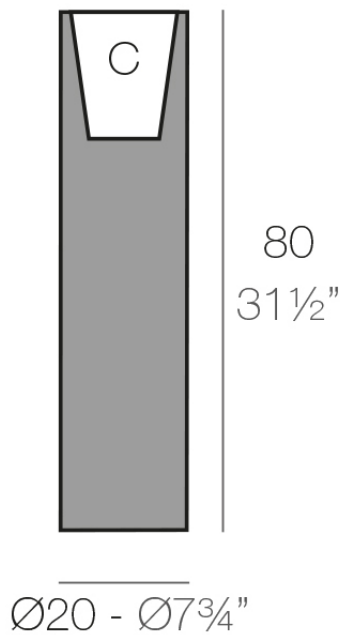

### Description

Pot made of polyethylene resin by rotational moulding. 100% Recyclable. Item suitable for indoor and outdoor use. Available in different finishes.

Weight: 2.5 Kg

TORRE Ø20 cm

C = 5 L x 20 cm

TOWER Ø7¾"

C = 1¼ gal 7¾"