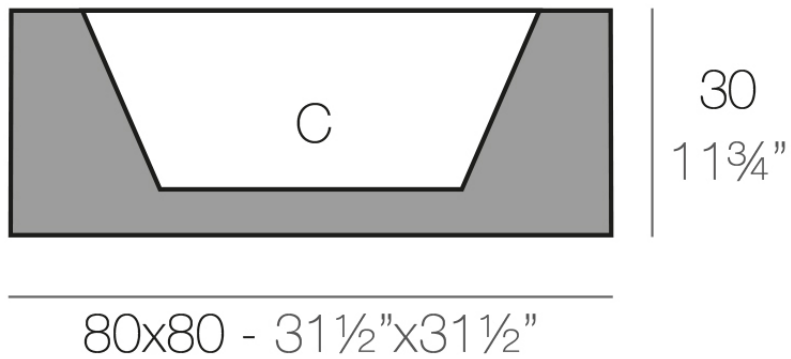

Info

Description

Pot made of polyethylene resin by rotational moulding. 100% Recyclable. Item suitable for indoor and outdoor use. Available in different finishes.

Weight: 8 Kg

LAND 80 C = 70 L 51 x 24 cm
LAND 31¹/₂" C = 18¹/₄ gal 9 5/8"