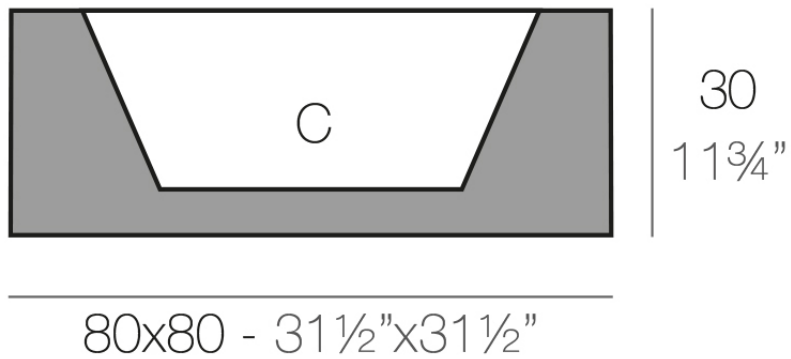

Info

Description

Pot made of polyethylene resin by rotational moulding. 100% Recyclable. Item suitable for indoor and outdoor use. Available in different finishes.

Weight: 8 Kg

LAND 80 C = 70 L 51 x 24 cm
LAND 31¹/₂" C = 18¹/₄ gal 9.5"