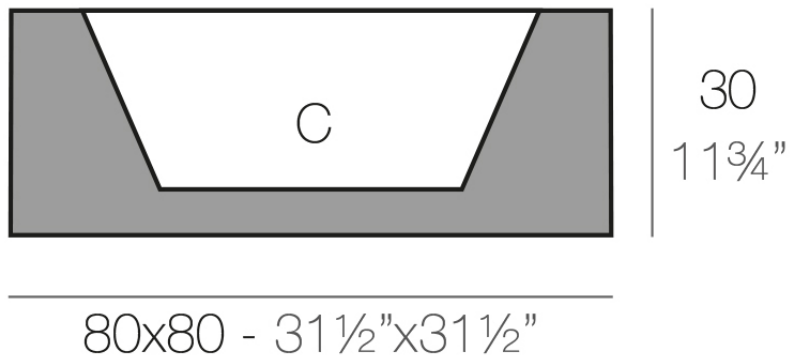

### Description

Pot made of polyethylene resin by rotational moulding. 100% Recyclable. Item suitable for indoor and outdoor use. Available in different finishes.

Weight: 8 Kg

LAND 80      C = 70 L 51 x 24 cm  
LAND 31<sup>1</sup>/<sub>2</sub>"      C = 18<sup>1</sup>/<sub>4</sub> gal 9 5/8"