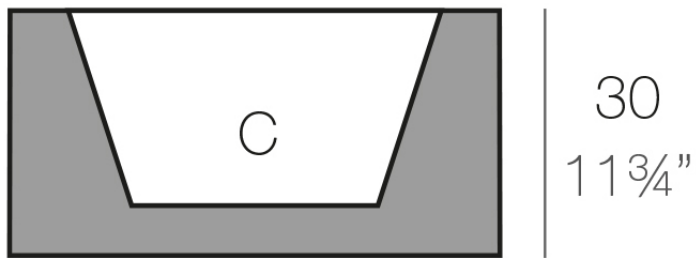

Info

Description

Pot made of polyethylene resin by rotational moulding. 100% Recyclable. Item suitable for indoor and outdoor use. Available in different finishes.

Weight: 6 Kg

60x60 - 23 1/2" x 23 1/2"

LAND 60 C = 30 L 46 x 24 cm

LAND 23 1/2" C = 8 gal 18" x 9 1/2"

Finishes

finishes

BASIC

Ref. 43960A

white 2001

ecru 2003

tortora 2004