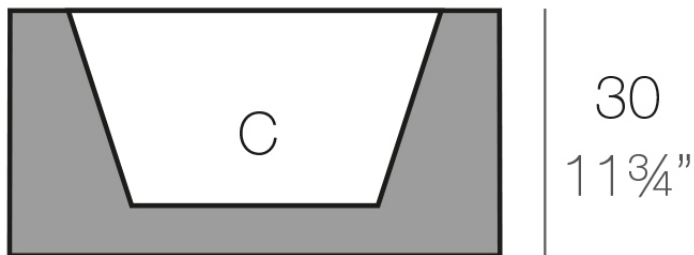

Info

Description

Pot made of polyethylene resin by rotational moulding. 100% Recyclable. Item suitable for indoor and outdoor use. Available in different finishes.

Weight: 6 Kg

60x60 - 23½"x23½"

LAND 60 C = 30 L 46 x 24 cm

LAND 23½" C = 8 gal 18" x 9 1/2"

Finishes

finishes

BASIC

Ref. 43960A

white 2001

ecru 2003

tortora 2004