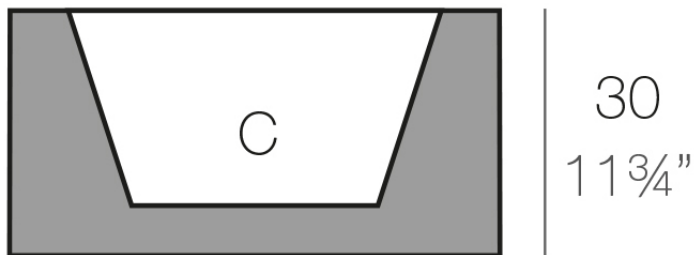

Info

Description

Pot made of polyethylene resin by rotational moulding. 100% Recyclable. Item suitable for indoor and outdoor use. Available in different finishes.

Weight: 6 Kg

60x60 - 23½"x23½"

LAND 60 C = 30 L 46 x 24 cm