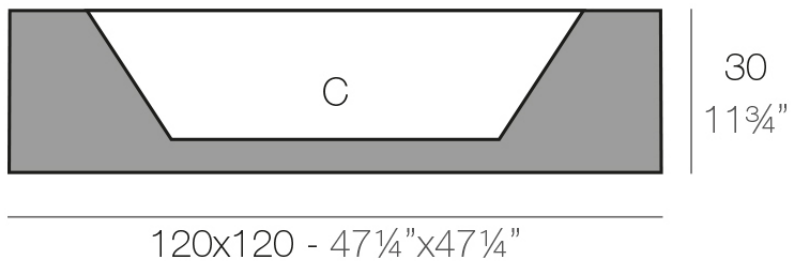

Info

Description

Pot made of polyethylene resin by rotational moulding. 100% Recyclable. Item suitable for indoor and outdoor use. Available in different finishes.

Weight: 17 Kg

LAND 120 C = 160 L x 24 cm
LAND 47 1/4" C = 42 1/2 gal x 20 cm