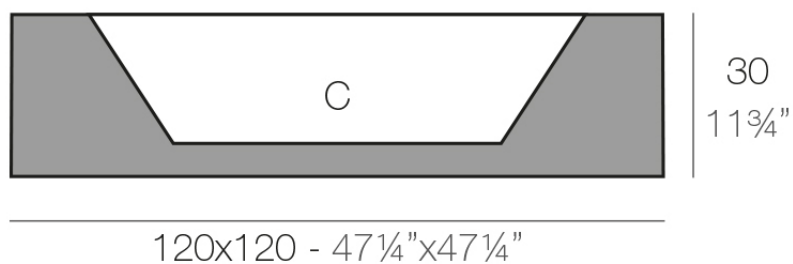

Info

Description

Pot made of polyethylene resin by rotational moulding. 100% Recyclable. Item suitable for indoor and outdoor use. Available in different finishes.

Weight: 17 Kg

LAND 120 C = 160 L x 24 cm
LAND 47¹/₄" C = 42¹/₂ gal x 9 1/2"