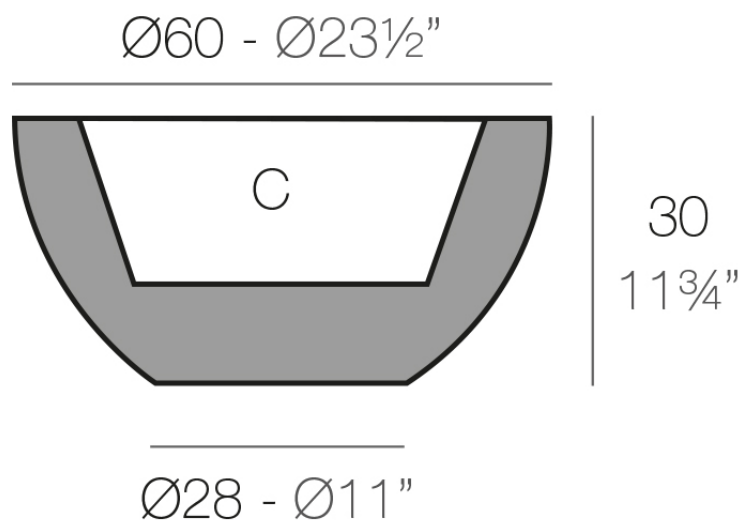

Info

Description

Pot made of polyethylene resin by rotational moulding. 100% Recyclable. Item suitable for indoor and outdoor use. Available in different finishes.

Weight: 4 Kg

SFERA $\text{Ø}60$ cm

C = 23 L

SFERA $\text{Ø}23\frac{1}{2}"$

C = 6 gal