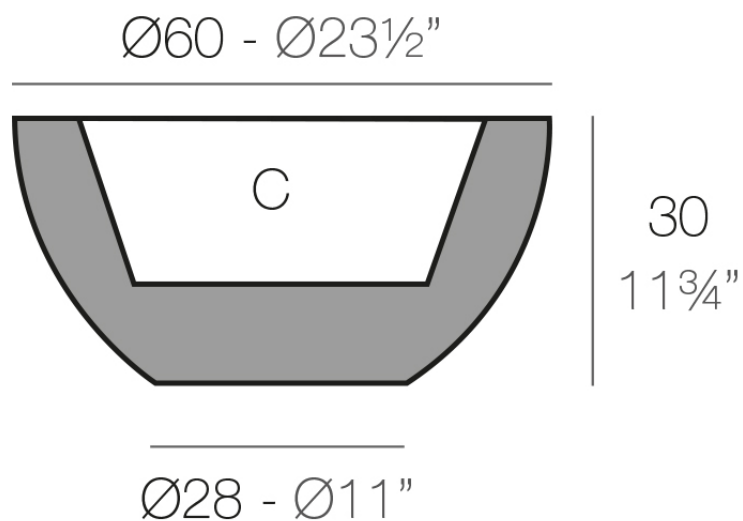

Info

Description

Pot made of polyethylene resin by rotational moulding. 100% Recyclable. Item suitable for indoor and outdoor use. Available in different finishes.

Weight: 4 Kg

SFERA $\text{Ø}60$ cm

C = 23 L