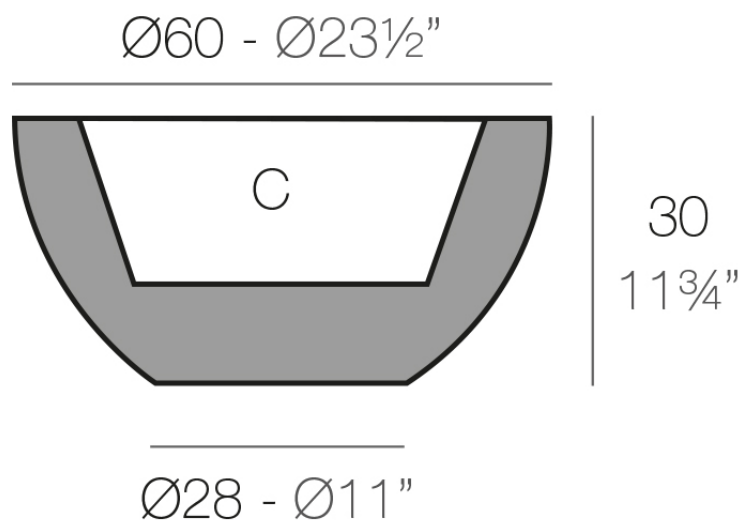

Info

Description

Pot made of polyethylene resin by rotational moulding. 100% Recyclable. Item suitable for indoor and outdoor use. Available in different finishes.

Weight: 4 Kg

SFERA $\text{Ø}60$ cm

C = 23 L

SFERA $\text{Ø}23\frac{1}{2}"$

C = 6 gal

Finishes

finishes

BASIC

Ref. 43860A

white 2001

ecru 2003