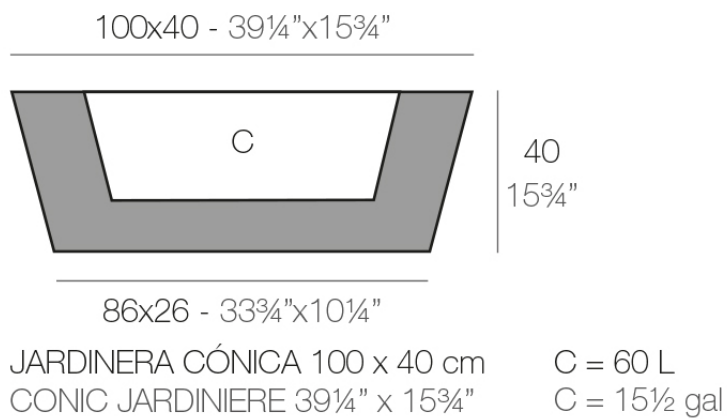

Info

Description

Pot made of polyethylene resin by rotational moulding. 100% Recyclable. Item suitable for indoor and outdoor use. Available in different finishes.

Weight: 10.08 Kg

Finishes

finishes

BASIC

Ref. 43640A