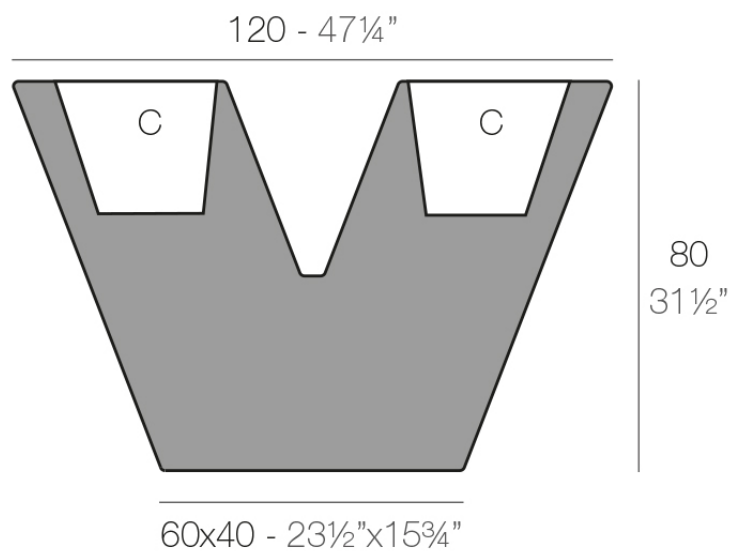

Info

Description

Pot made of polyethylene resin by rotational moulding. 100% Recyclable. Item suitable for indoor and outdoor use. Available in different finishes.

Weight: 16 Kg

UVE 120 x 40 x 80 cm
UVE 47 $\frac{1}{4}$ " x 15 $\frac{3}{4}$ " x 31 $\frac{1}{2}$ "