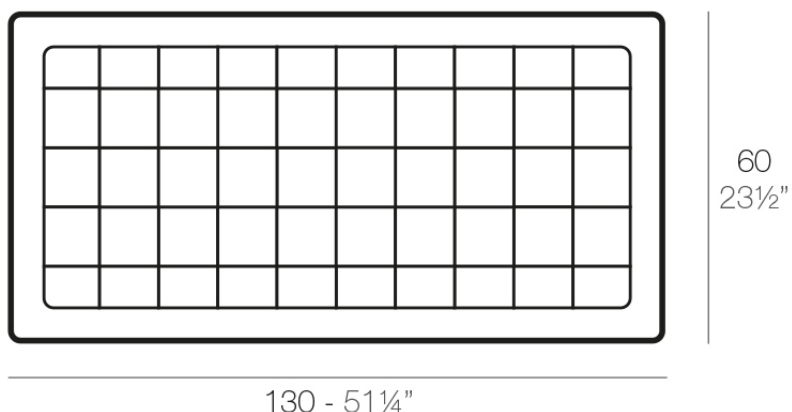

Jardiniere tray 60x130

Info

Description

Pot made of polyethylene resin by rotational moulding. 100% Recyclable. Item suitable for indoor and outdoor use. Available in different finishes.

Weight: 3.2 Kg

PLATO JARDINERA 60 x 130 cm
JARDINIERE PLATE 23½" x 51¼"