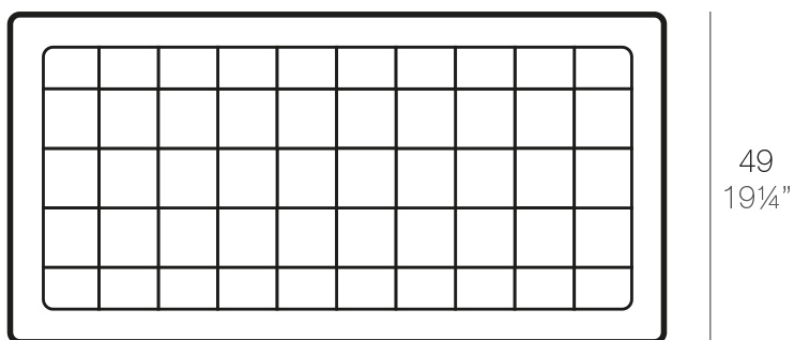

Jardiniere tray 49x109

Info

Description

Pot made of polyethylene resin by rotational moulding. 100% Recyclable. Item suitable for indoor and outdoor use. Available in different finishes.

Weight: 2.2 Kg

109 - 42 $\frac{3}{4}$ "

PLATO JARDINERA 49 x 109 cm
JARDINIÈRE PLATE 19 $\frac{1}{4}$ " x 42 $\frac{3}{4}$ "

Finishes

finishes

SIMPLE Ref. 43049

white 2001

ecru 2003

tortora 2004

cream 2017