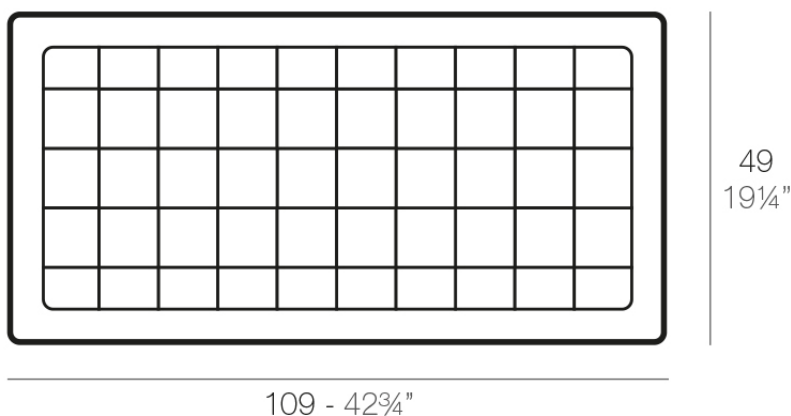

Jardiniere tray 49x109

Info

Description

Pot made of polyethylene resin by rotational moulding. 100% Recyclable. Item suitable for indoor and outdoor use. Available in different finishes.

Weight: 2.2 Kg

PLATO JARDINERA 49 x 109 cm
JARDINIÈRE PLATE 19 1/4" x 42 3/4"