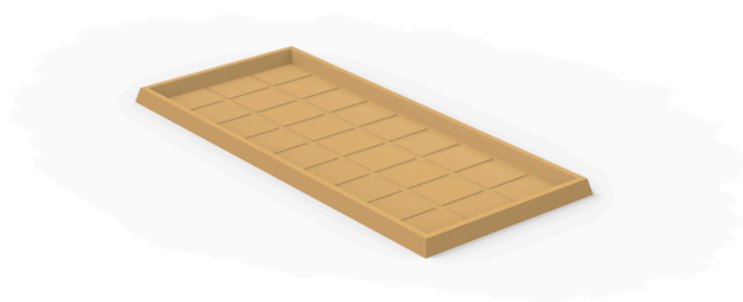

Jardiniere tray 49x109

Info

Description

Pot made of polyethylene resin by rotational moulding. 100% Recyclable. Item suitable for indoor and outdoor use. Available in different finishes.

Weight: 2.2 Kg

109 - 42 $\frac{3}{4}$ "

PLATO JARDINERA 49 x 109 cm
JARDINIÈRE PLATE 19 $\frac{1}{4}$ " x 42 $\frac{3}{4}$ "

Finishes

finishes

SIMPLE Ref. 43049

white 2001

ecru 2003

tortora 2004

cream 2017