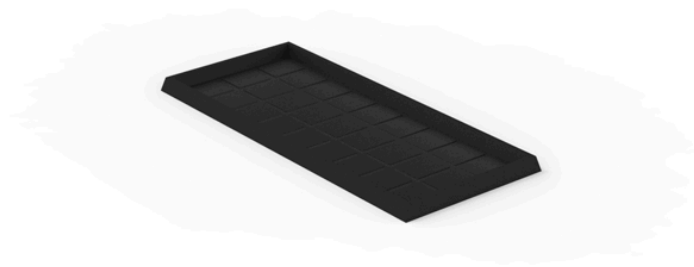

## Jardiniere tray 39x89

### Description

Pot made of polyethylene resin by rotational moulding. 100% Recyclable. Item suitable for indoor and outdoor use. Available in different finishes.

Weight: 0.7 Kg

PLATO JARDINERA 39 x 89 cm  
JARDINIERE PLATE 15 1/4" x 35 1/4"