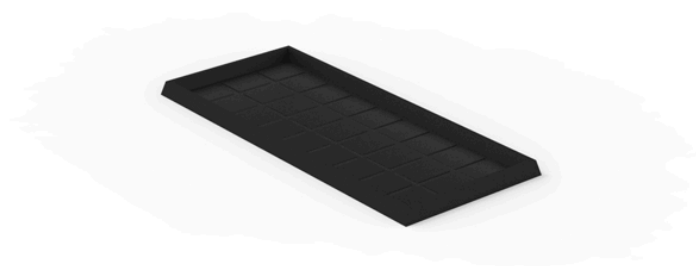

## Jardiniere tray 39x89

### Description

Pot made of polyethylene resin by rotational moulding. 100% Recyclable. Item suitable for indoor and outdoor use. Available in different finishes.

Weight: 0.7 Kg

PLATO JARDINERA 39 x 89 cm  
JARDINIERE PLATE 15 1/4" x 35 1/4"