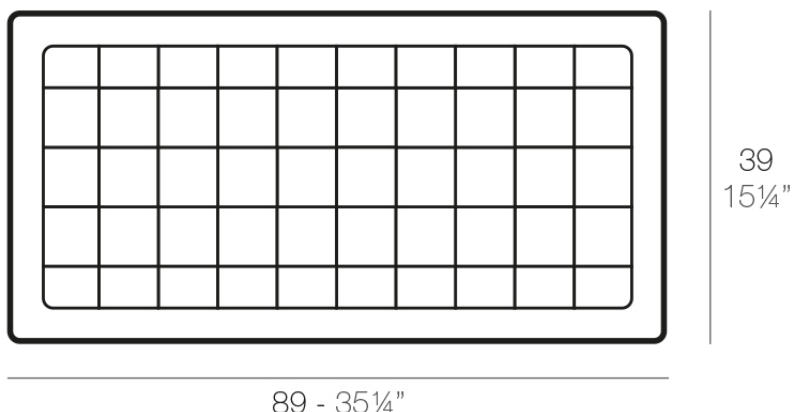

## Jardiniere tray 39x89

### Description

Pot made of polyethylene resin by rotational moulding. 100% Recyclable. Item suitable for indoor and outdoor use. Available in different finishes.

Weight: 0.7 Kg

PLATO JARDINERA 39 x 89 cm  
JARDINIERE PLATE 15 1/4" x 35 1/4"