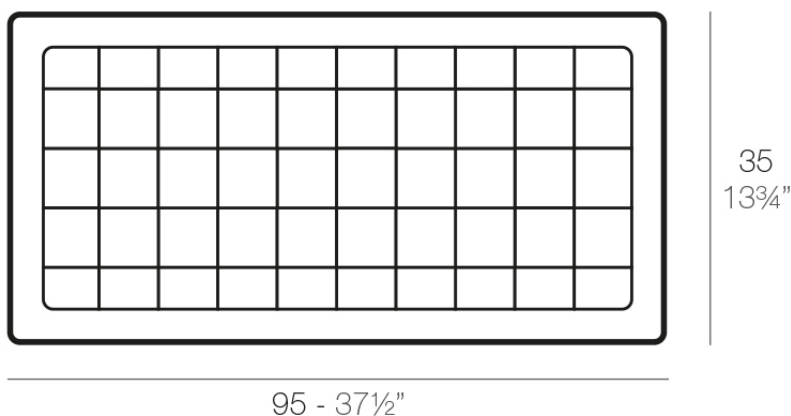

Jardiniere tray 35x95

Info

Description

Pot made of polyethylene resin by rotational moulding. 100% Recyclable. Item suitable for indoor and outdoor use. Available in different finishes.

Weight: 0.65 Kg

PLATO JARDINERA 35 x 95 cm
JARDINIÈRE PLATE 13 $\frac{3}{4}$ " x 37 $\frac{1}{2}$ "