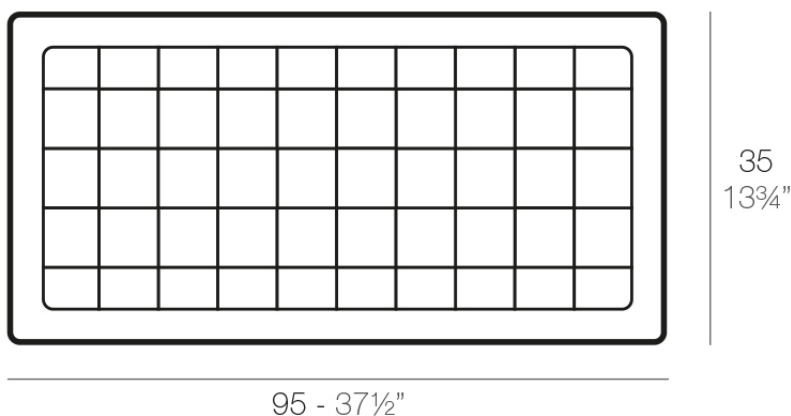

Jardiniere tray 35x95

Info

Description

Pot made of polyethylene resin by rotational moulding. 100% Recyclable. Item suitable for indoor and outdoor use. Available in different finishes.

Weight: 0.65 Kg

PLATO JARDINERA 35 x 95 cm
JARDINIÈRE PLATE 13³/₄" x 37¹/₂"