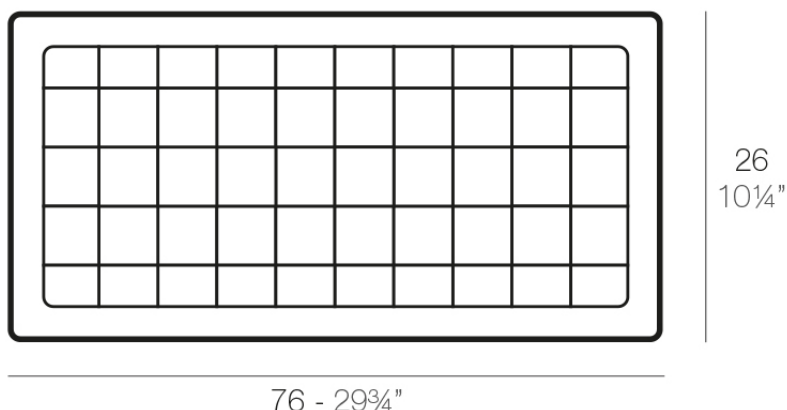

## Jardiniere tray 26x76

### Description

Pot made of polyethylene resin by rotational moulding. 100% Recyclable. Item suitable for indoor and outdoor use. Available in different finishes.

Weight: 0.35 Kg

PLATO JARDINERA 26 x 76 cm  
JARDINIERE PLATE 10 $\frac{1}{4}$ " x 29 $\frac{3}{4}$ "