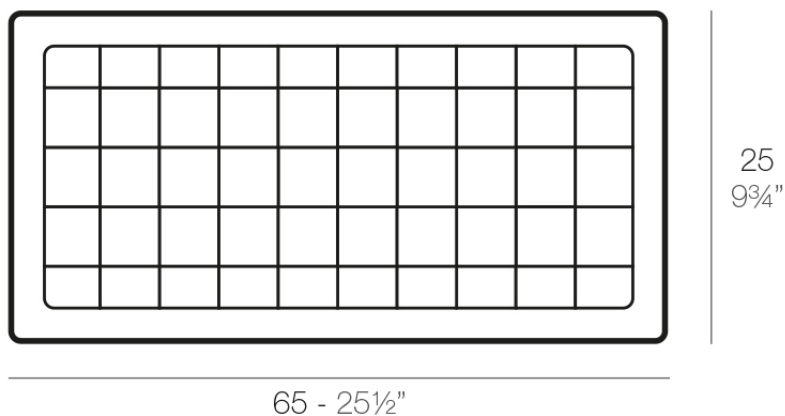

Jardiniere tray 25x65

Info

Description

Pot made of polyethylene resin by rotational moulding. 100% Recyclable. Item suitable for indoor and outdoor use. Available in different finishes.

Weight: 0.28 Kg

PLATO JARDINERA 25 x 65 cm
JARDINIÈRE PLATE 9³/₄" x 25¹/₂"