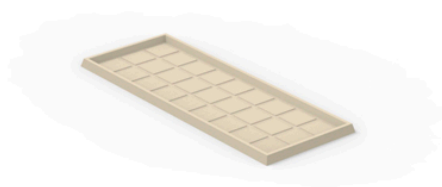

Jardiniere tray 25x65

Info

Description

Pot made of polyethylene resin by rotational moulding. 100% Recyclable. Item suitable for indoor and outdoor use. Available in different finishes.

Weight: 0.28 Kg

PLATO JARDINERA 25 x 65 cm
JARDINIÈRE PLATE 9³/₄" x 25¹/₂"

Finishes

finishes

SIMPLE Ref. 43025

white 2001

ecru 2003

tortora 2004

cream 2017

camel 2020

ecru granite

cream granite

ice 2101

Matt finishes pot one wall

LACQUERED Ref. 43025F

VONDOM

white 3101

ecru 3103