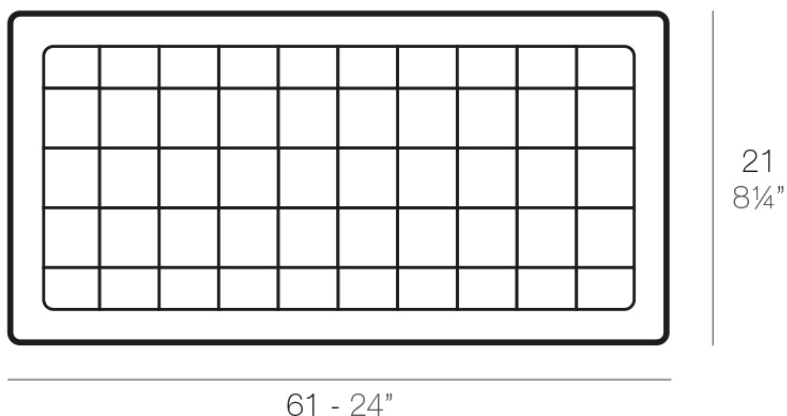

## Jardiniere tray 20x60

### Description

Pot made of polyethylene resin by rotational moulding. 100% Recyclable. Item suitable for indoor and outdoor use. Available in different finishes.

Weight: 0.19 Kg

PLATO JARDINERA 21 x 61 cm  
JARDINIÈRE PLATE 8¼" x 24"