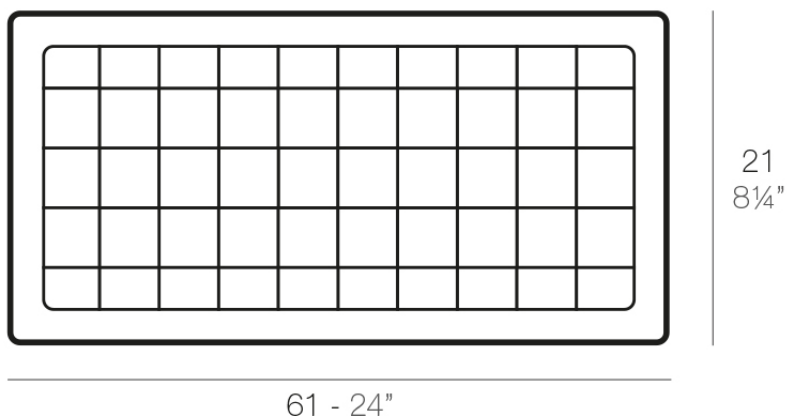

Jardiniere tray 20x60

Info

Description

Pot made of polyethylene resin by rotational moulding. 100% Recyclable. Item suitable for indoor and outdoor use. Available in different finishes.

Weight: 0.19 Kg

PLATO JARDINERA 21 x 61 cm
JARDINIÈRE PLATE 8¼" x 24"