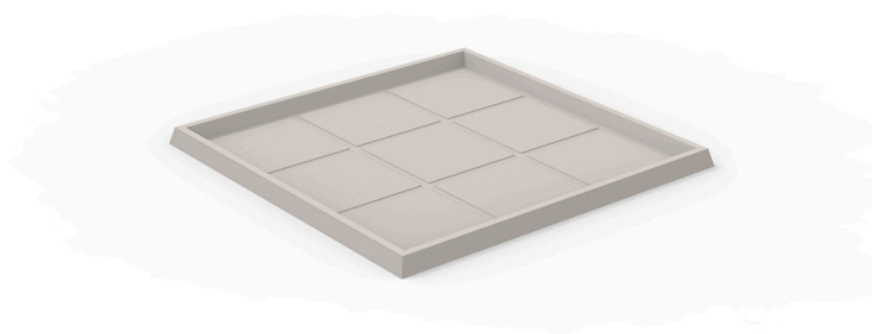

## Square tray 92x92

### Description

Pot made of polyethylene resin by rotational moulding. 100% Recyclable. Item suitable for indoor and outdoor use. Available in different finishes.

Weight: 3.9 Kg

PLATO CUADRADO 92 cm  
SQUARE PLATE 36¼"