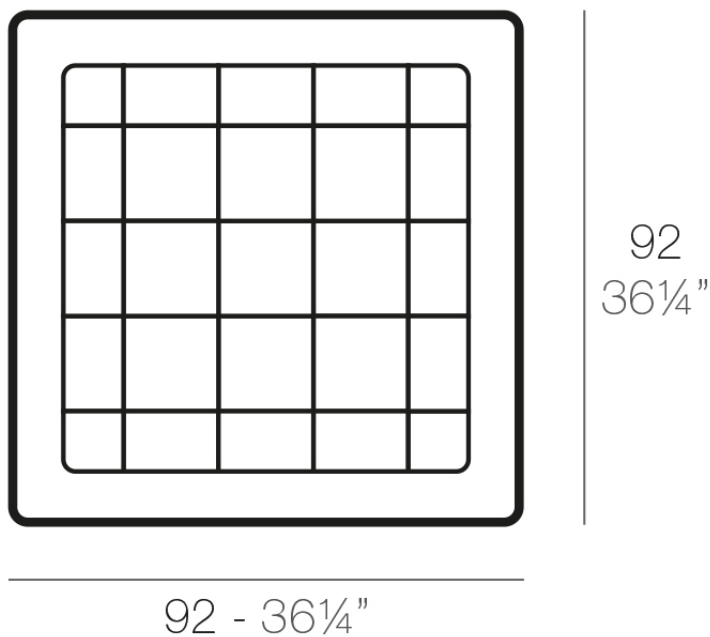

## Square tray 92x92

### Description

Pot made of polyethylene resin by rotational moulding. 100% Recyclable. Item suitable for indoor and outdoor use. Available in different finishes.

Weight: 3.9 Kg

PLATO CUADRADO 92 cm  
SQUARE PLATE 36 $\frac{1}{4}$ "