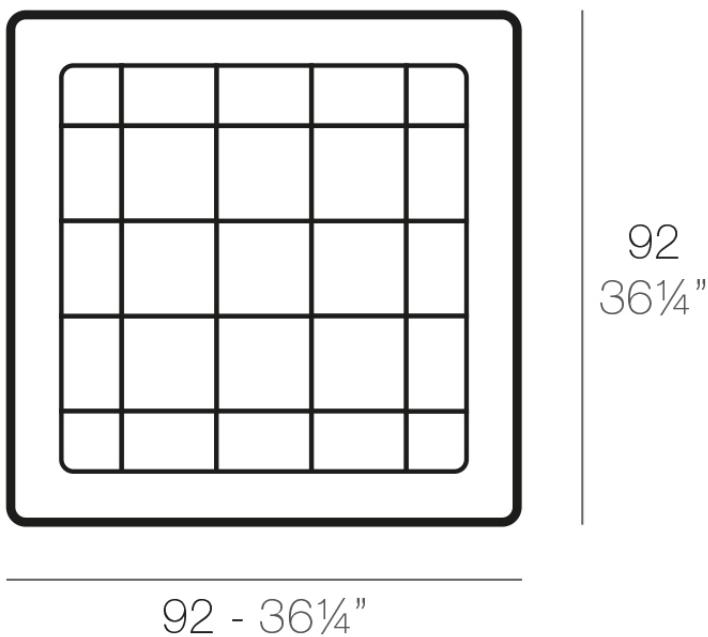

## Square tray 92x92

### Description

Pot made of polyethylene resin by rotational moulding. 100% Recyclable. Item suitable for indoor and outdoor use. Available in different finishes.

Weight: 3.9 Kg

PLATO CUADRADO 92 cm  
SQUARE PLATE 36¼"