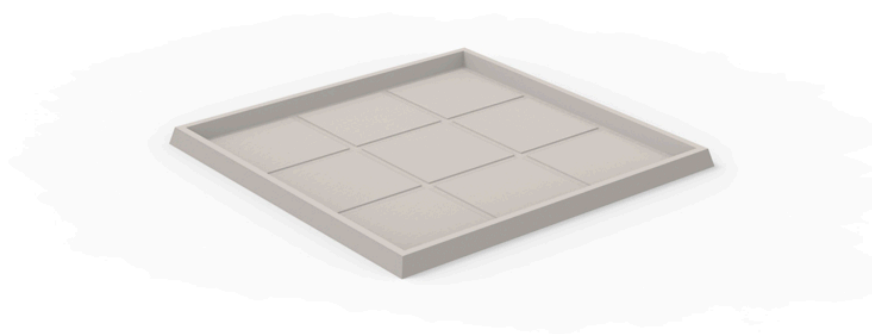

## Square tray 92x92

### Description

Pot made of polyethylene resin by rotational moulding. 100% Recyclable. Item suitable for indoor and outdoor use. Available in different finishes.

Weight: 3.9 Kg

PLATO CUADRADO 92 cm  
SQUARE PLATE 36 $\frac{1}{4}$ "