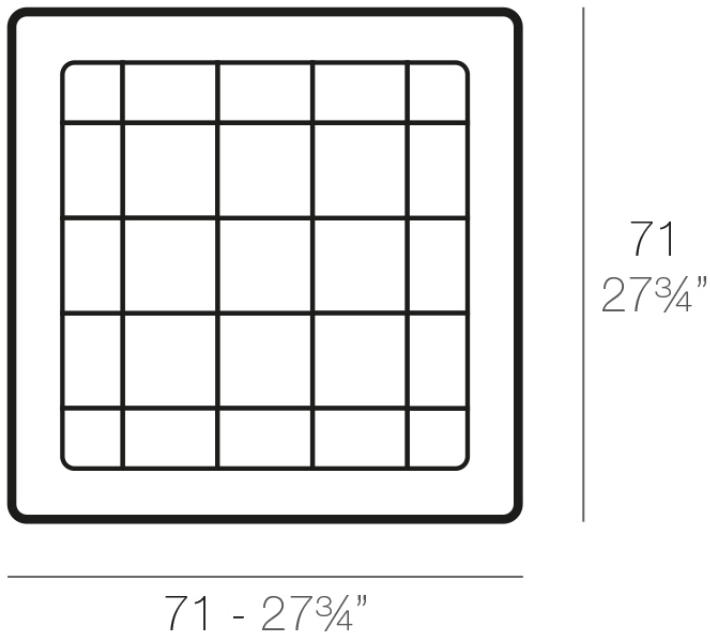

## Square tray 71x71

### Description

Pot made of polyethylene resin by rotational moulding. 100% Recyclable. Item suitable for indoor and outdoor use. Available in different finishes.

Weight: 2.1 Kg

PLATO CUADRADO 71 cm  
SQUARE PLATE 27<sup>3</sup>/<sub>4</sub>"