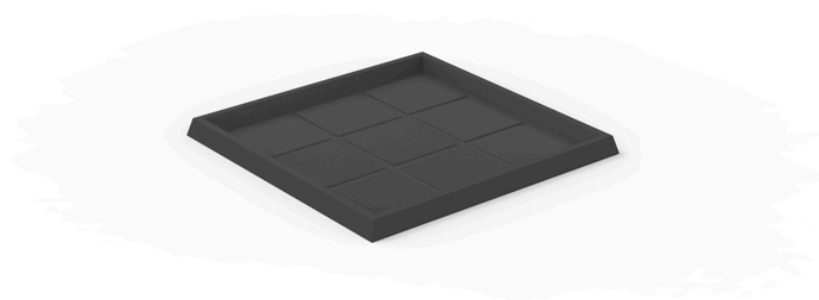

## Square tray 71x71

### Description

Pot made of polyethylene resin by rotational moulding. 100% Recyclable. Item suitable for indoor and outdoor use. Available in different finishes.

Weight: 2.1 Kg

PLATO CUADRADO 71 cm  
SQUARE PLATE 27<sup>3</sup>/<sub>4</sub>"