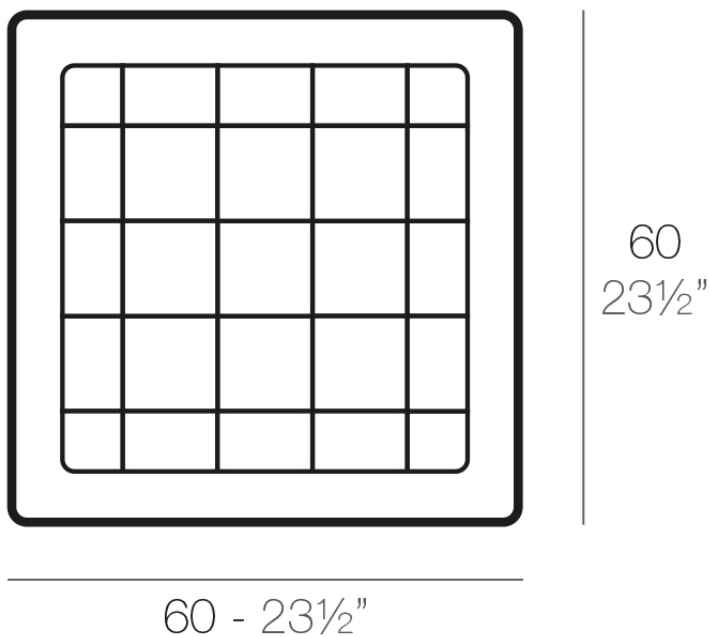

## Square tray 60x60

### Description

Pot made of polyethylene resin by rotational moulding. 100% Recyclable. Item suitable for indoor and outdoor use. Available in different finishes.

Weight: 1.5 Kg

PLATO CUADRADO 60 cm  
SQUARE PLATE 23½"