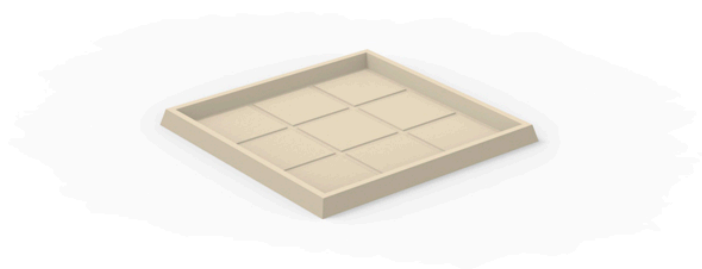

## Square tray 60x60

### Description

Pot made of polyethylene resin by rotational moulding. 100% Recyclable. Item suitable for indoor and outdoor use. Available in different finishes.

Weight: 1.5 Kg

PLATO CUADRADO 60 cm  
SQUARE PLATE 23½"