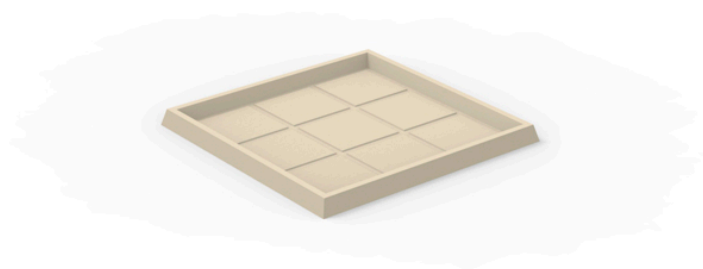

Square tray 60x60

Info

Description

Pot made of polyethylene resin by rotational moulding. 100% Recyclable. Item suitable for indoor and outdoor use. Available in different finishes.

Weight: 1.5 Kg

PLATO CUADRADO 60 cm
SQUARE PLATE 23½"