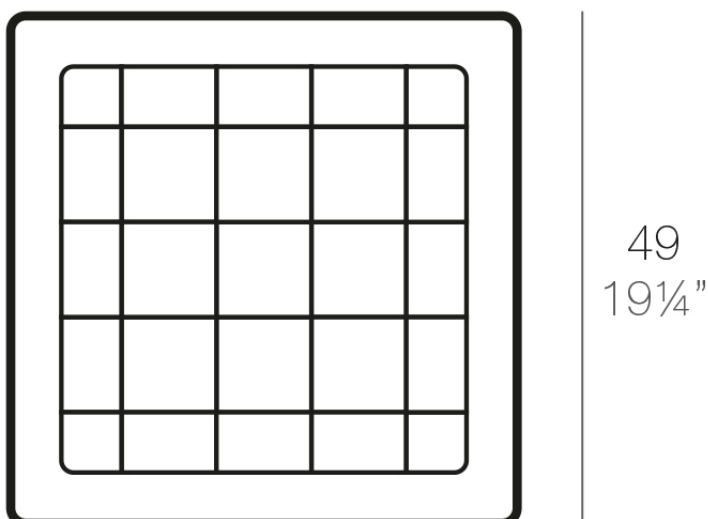

## Square tray 49x49

### Description

Pot made of polyethylene resin by rotational moulding. 100% Recyclable. Item suitable for indoor and outdoor use. Available in different finishes.

Weight: 0.8 Kg

49 - 19 1/4"

PLATO CUADRADO 49 cm  
SQUARE PLATE 19 1/4"