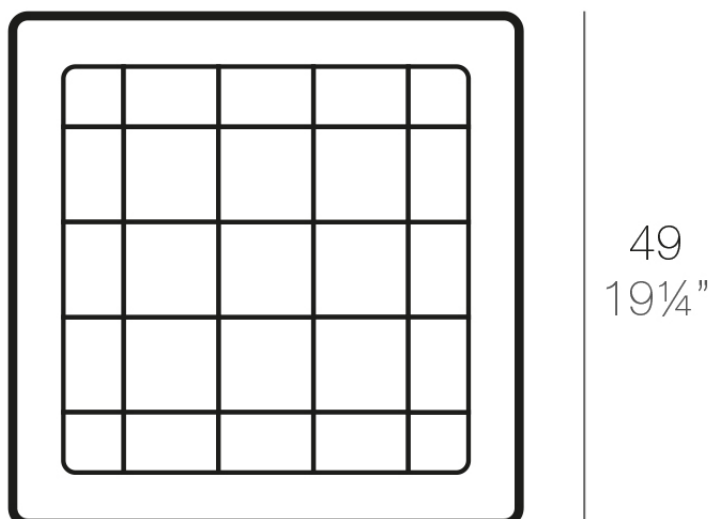

## Square tray 49x49

### Description

Pot made of polyethylene resin by rotational moulding. 100% Recyclable. Item suitable for indoor and outdoor use. Available in different finishes.

Weight: 0.8 Kg

49 - 19 1/4"

PLATO CUADRADO 49 cm  
SQUARE PLATE 19 1/4"