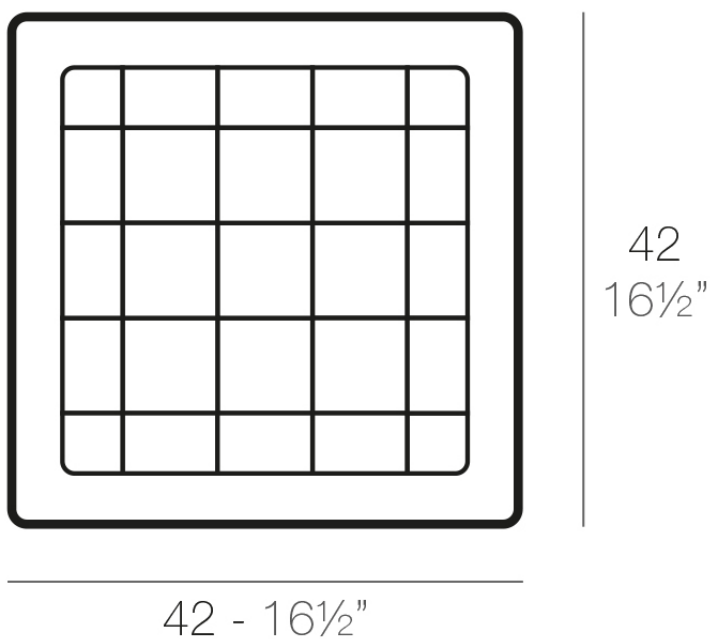

Square tray 42x42

Info

Description

Pot made of polyethylene resin by rotational moulding. 100% Recyclable. Item suitable for indoor and outdoor use. Available in different finishes.

Weight: 0.15 Kg

PLATO CUADRADO 42 cm
SQUARE PLATE 16½"