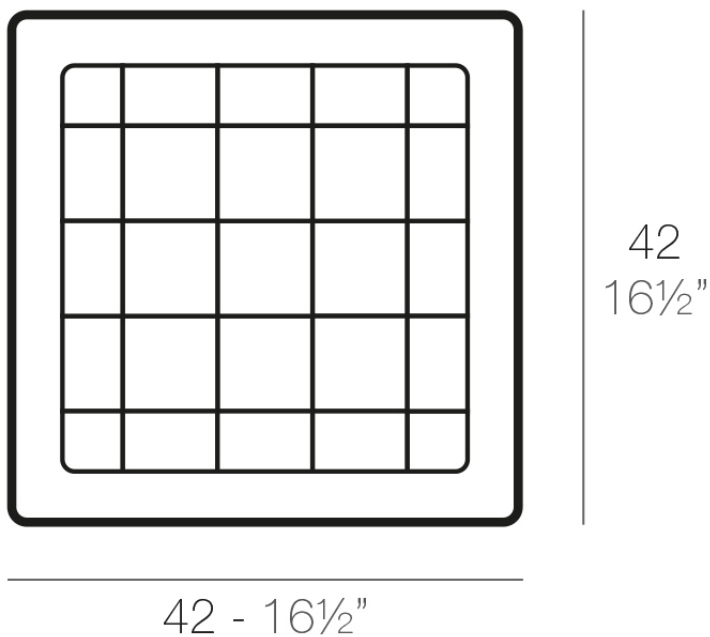

Square tray 42x42

Info

Description

Pot made of polyethylene resin by rotational moulding. 100% Recyclable. Item suitable for indoor and outdoor use. Available in different finishes.

Weight: 0.15 Kg

PLATO CUADRADO 42 cm
SQUARE PLATE 16½"