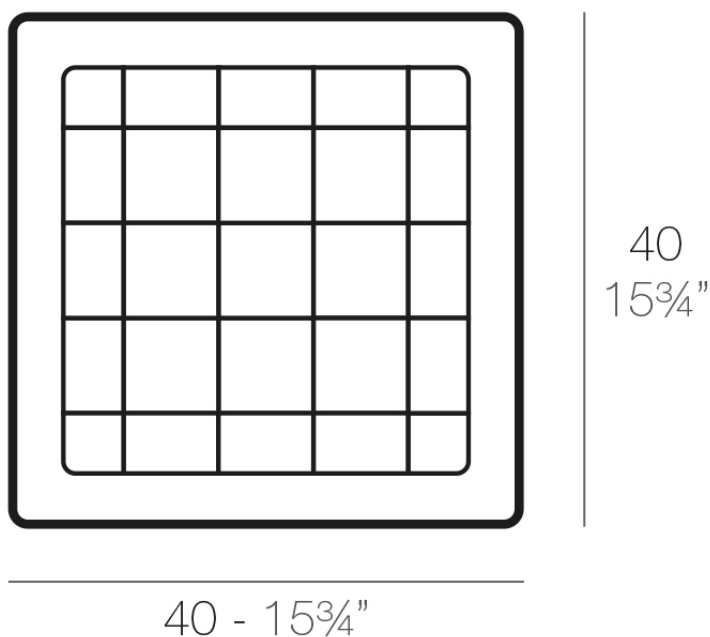

Square tray 39x39

Info

Description

Pot made of polyethylene resin by rotational moulding. 100% Recyclable. Item suitable for indoor and outdoor use. Available in different finishes.

Weight: 0.14 Kg

PLATO CUADRADO 40 cm
SQUARE PLATE 15³/₄"