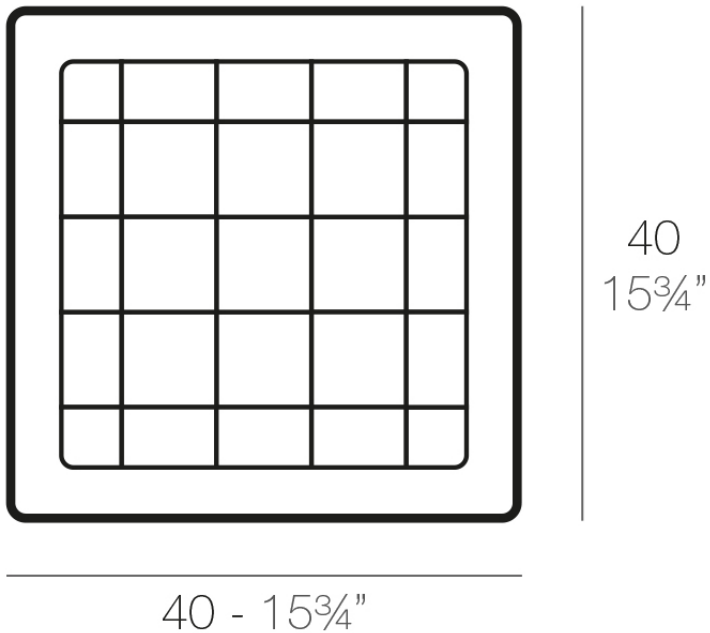

Square tray 39x39

Info

Description

Pot made of polyethylene resin by rotational moulding. 100% Recyclable. Item suitable for indoor and outdoor use. Available in different finishes.

Weight: 0.14 Kg

PLATO CUADRADO 40 cm
SQUARE PLATE 15³/₄"