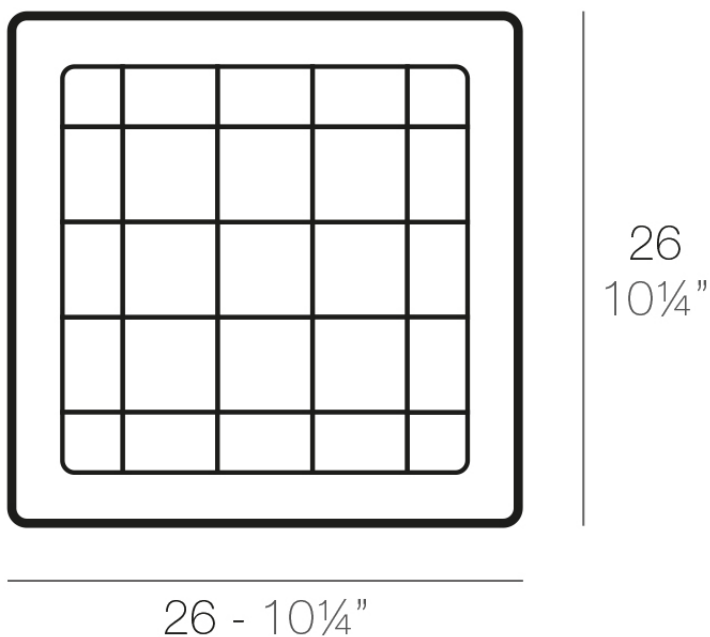

Square tray 26x26

Info

Description

Pot made of polyethylene resin by rotational moulding. 100% Recyclable. Item suitable for indoor and outdoor use. Available in different finishes.

Weight: 0.05 Kg

PLATO CUADRADO 26 cm
SQUARE PLATE 10¼"