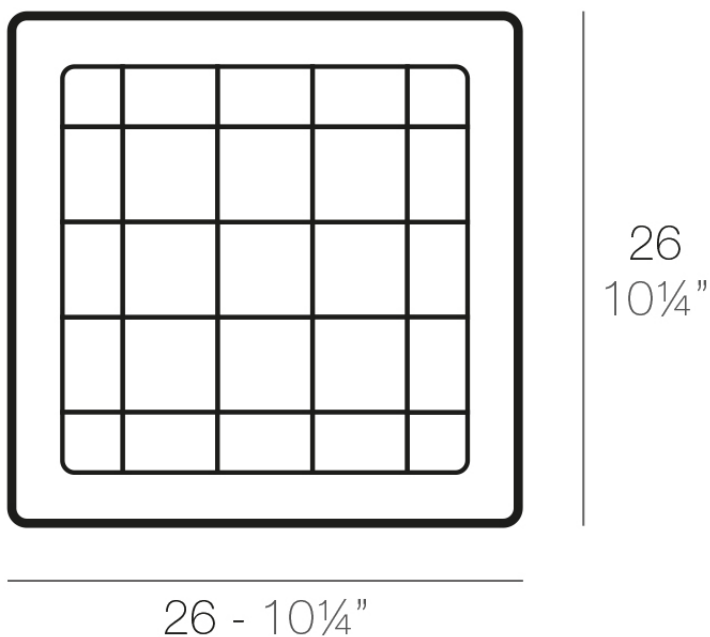

## Square tray 26x26

### Description

Pot made of polyethylene resin by rotational moulding. 100% Recyclable. Item suitable for indoor and outdoor use. Available in different finishes.

Weight: 0.05 Kg

PLATO CUADRADO 26 cm  
SQUARE PLATE 10 1/4"