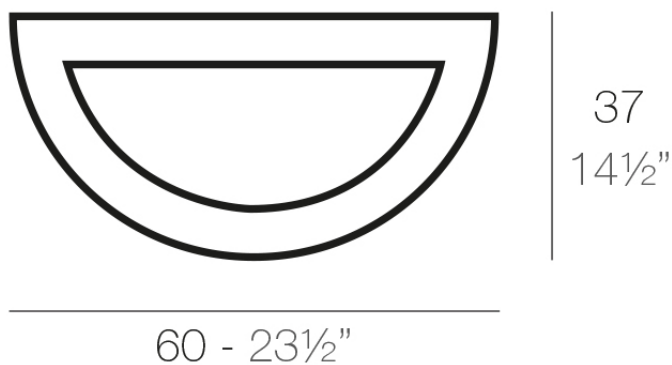

Half cylinder tray 60x37

Info

Description

Pot made of polyethylene resin by rotational moulding. 100% Recyclable. Item suitable for indoor and outdoor use. Available in different finishes.

Weight: 0.35 Kg

PLATO MEDIO CILINDRO 60 x 37 cm
MIDDLE CYLINDER PLATE 23½" x 14½"

Finishes

finishes

SIMPLE
Ref. 42860

ice

notte blue

crema

green