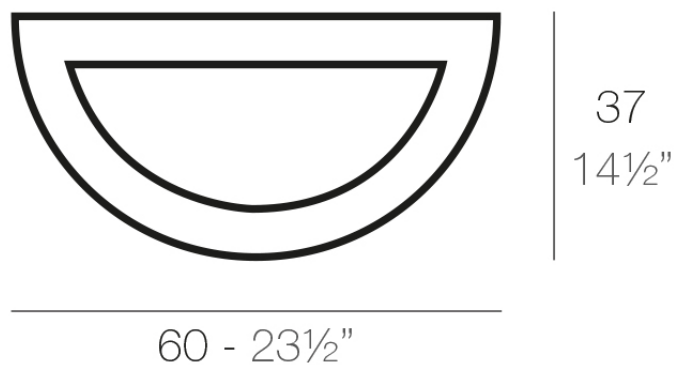

Half cylinder tray 60x37

Info

Description

Pot made of polyethylene resin by rotational moulding. 100% Recyclable. Item suitable for indoor and outdoor use. Available in different finishes.

Weight: 0.35 Kg

PLATO MEDIO CILINDRO 60 x 37 cm
MIDDLE CYLINDER PLATE 23½" x 14½"

Finishes

finishes

SIMPLE

Ref. 42860

white 2001

ecru 2003

tortora 2004