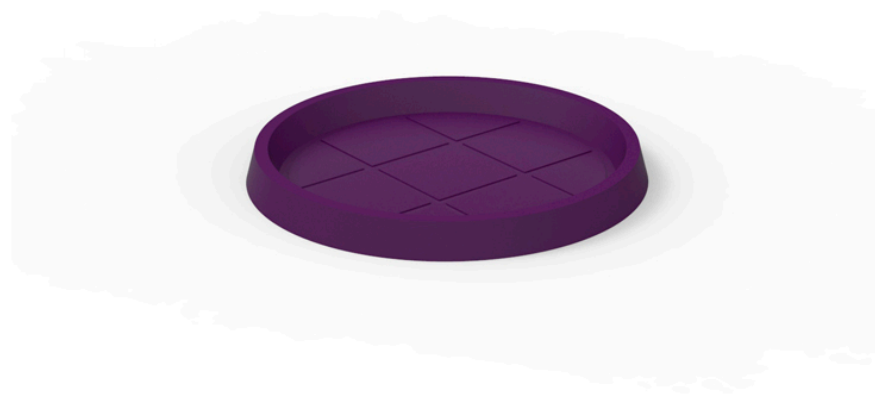

Round tray ø93

Info

Description

Pot made of polyethylene resin by rotational moulding. 100% Recyclable. Item suitable for indoor and outdoor use. Available in different finishes.

Weight: 3.5 Kg

Ø95 - Ø37½"

PLATO REDONDO Ø95cm
ROUND PLATE Ø37½"

Finishes

finishes

SIMPLE

Ref. 42793

white 2001

ecru 2003

tortora 2004

cream 2017

camel 2020

clay 2022

garnet 2015

brown 2008

green 2016

blue 2018

gray 2005

anthracite 2006

black 2002

ecru granite

cream granite

ice 2101

Matt finishes pot one wall

LACQUERED

Ref. 42793F