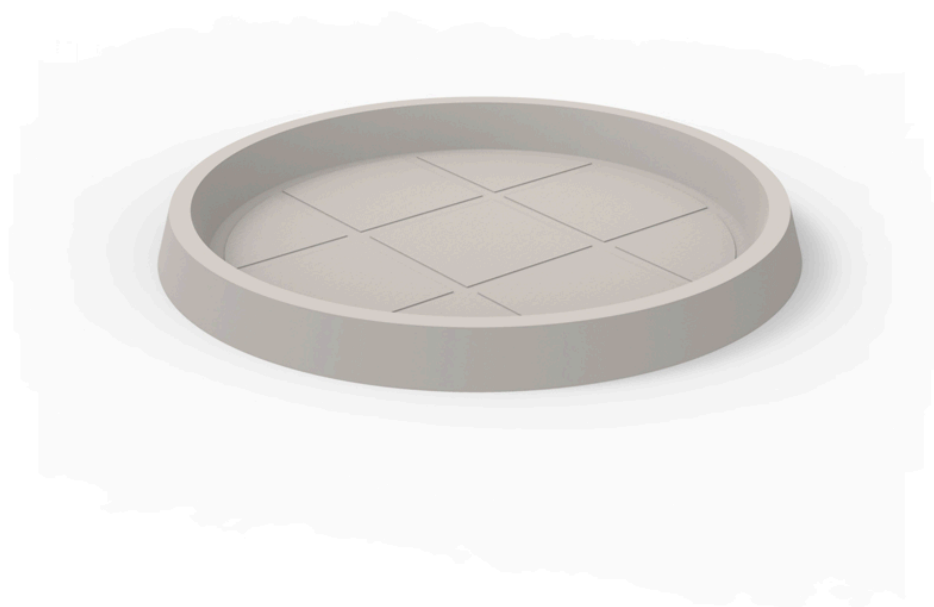

Round tray ø150

Info

Description

Pot made of polyethylene resin by rotational moulding. 100% Recyclable. Item suitable for indoor and outdoor use. Available in different finishes.

Weight: 10 Kg

Ø150 - Ø59"

PLATO REDONDO Ø150cm
ROUND PLATE Ø59"

Finishes

finishes

SIMPLE Ref. 42715

white 2001

ecru 2003

tortora 2004

cream 2017

camel 2020

clay 2022

garnet 2015

brown 2008

green 2016

blue 2018

gray 2005

anthracite 2006

black 2002

ecru granite

cream granite

ice 2101

Matt finishes pot one wall

LACQUERED Ref. 42715F

VONDOM

white 3101